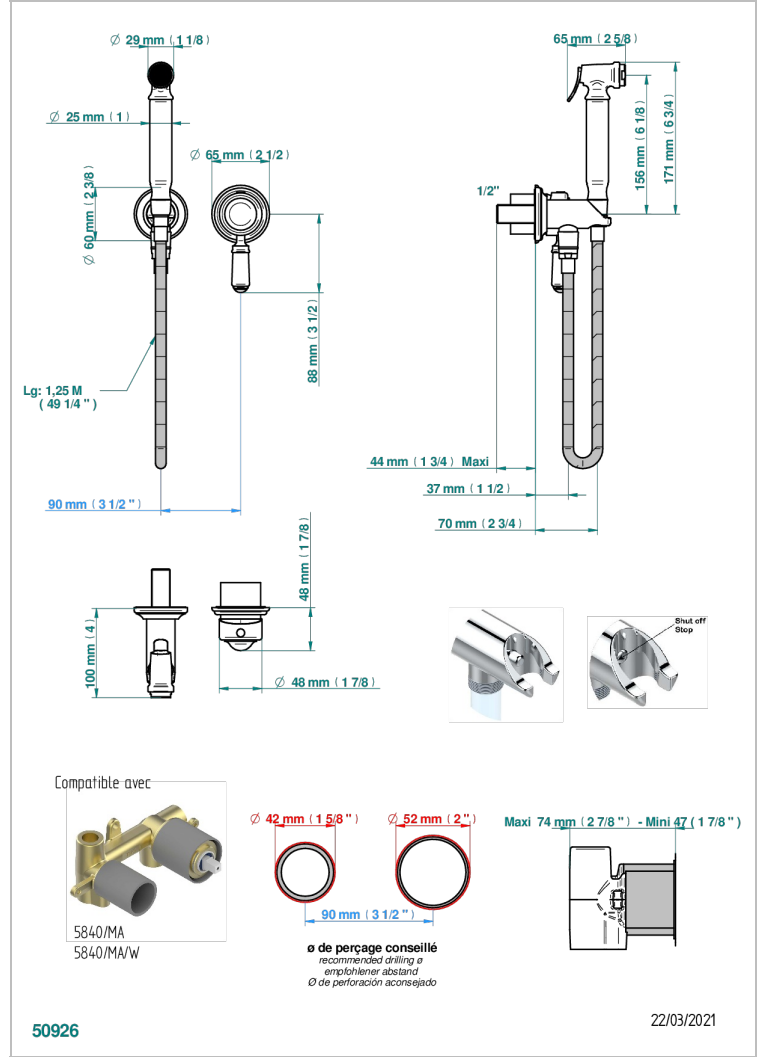

Trim only for WC douche including: trigger spray, wall mounted single lever mixer, reinforced hose (1.25m), wall outlet with integrated elbow with safety stopper

CHARACTERISTIC

- ACS : 19ACCLY412

STANDARDS

TECHNICAL SPECS

- Recommandé : 3 bars (max. 5 bars) - Advised : 43,5 psi (max. 72 psi)
- 9,5 l/min à 3 bars (2.5 gpm at 43.5 psi)

RELATED SKU'S

- Ref. G00-5840/MA Rough parts for concealed wall-mounted mixer with 1/2" outlet