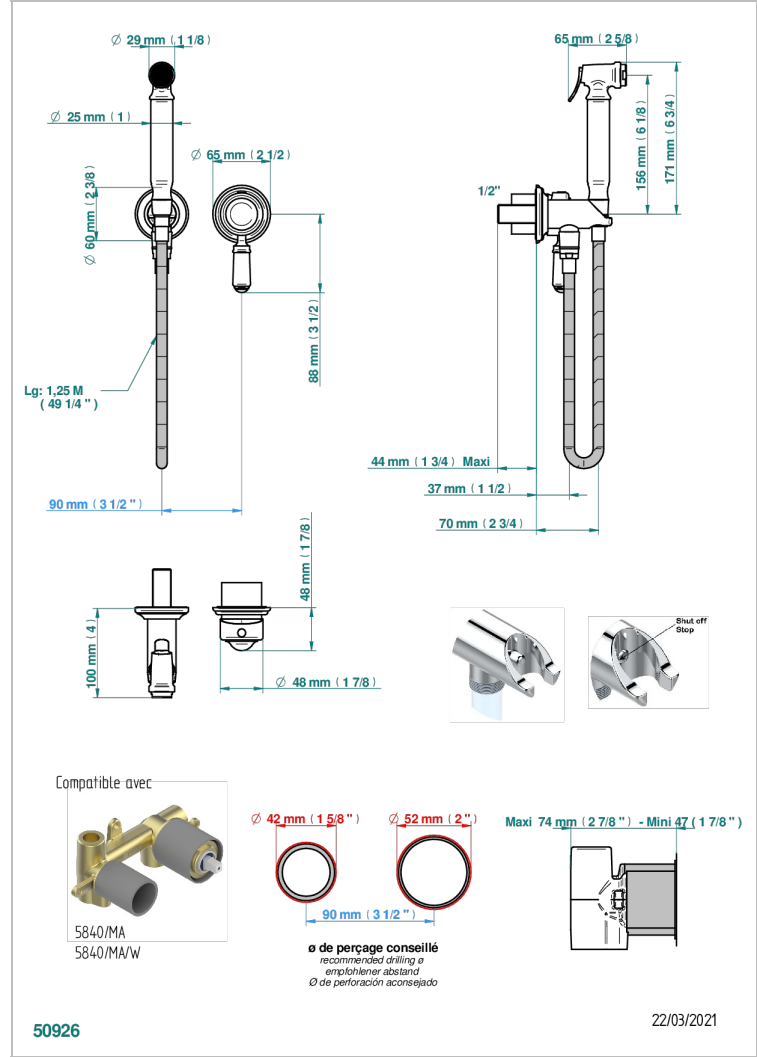

1900 WITH LEVER

G28-5840/MBG

Trim only for WC douche including: trigger spray, wall mounted single lever mixer, reinforced hose (1.25m), wall outlet with integrated elbow with safety stopper

CHARACTERISTIC

- ACS : 19ACCLY412

STANDARDS

RELATED SKU'S

- Ref. G00-5840/MA Rough parts for concealed wall-mounted mixer with 1/2" outlet

TECHNICAL SPECS

- Recommandé : 3 bars (max. 5 bars) - Advised : 43,5 psi (max. 72 psi)
- 9,5 l/min à 3 bars (2.5 gpm at 43.5 psi)