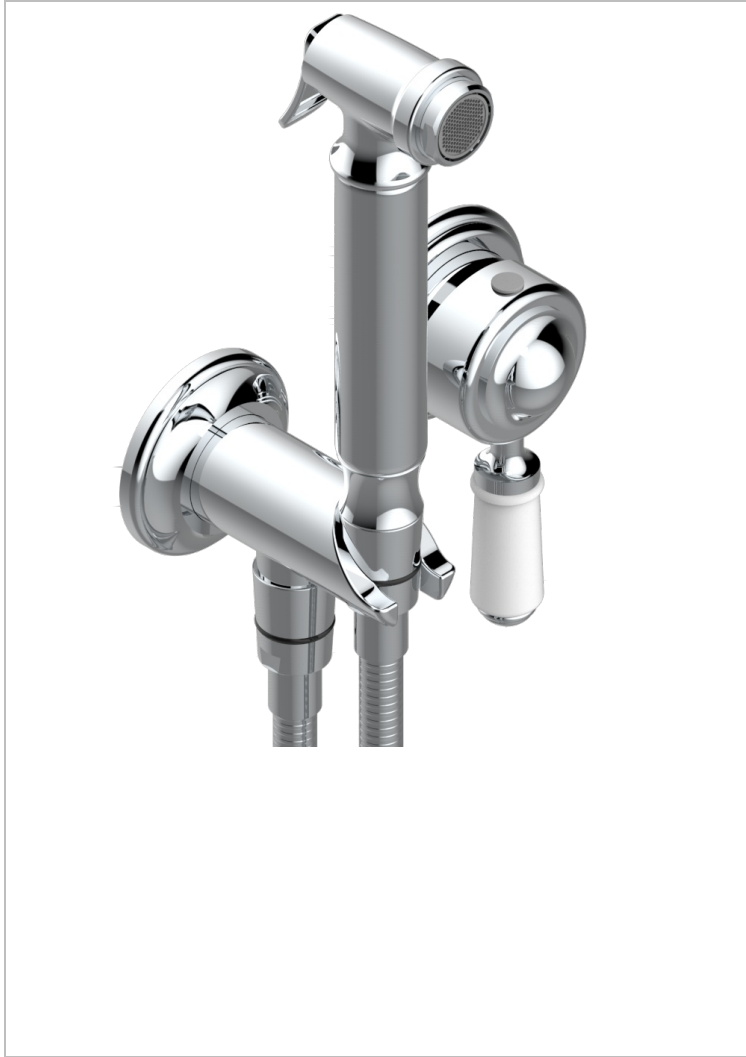

1900 WITH LEVER

G28-5840/MBG

Trim only for WC douche including: trigger spray, wall mounted single lever mixer, reinforced hose (1.25m), wall outlet with integrated elbow with safety stopper

CHARACTERISTIC

- ACS : 19ACCLY412

STANDARDS

RELATED SKU'S

- Ref. G00-5840/MA Rough parts for concealed wall-mounted mixer with 1/2" outlet

TECHNICAL SPECS

- Recommandé : 3 bars (max. 5 bars) - Advised : 43,5 psi (max. 72 psi)
- 9,5 l/min à 3 bars (2.5 gpm at 43.5 psi)