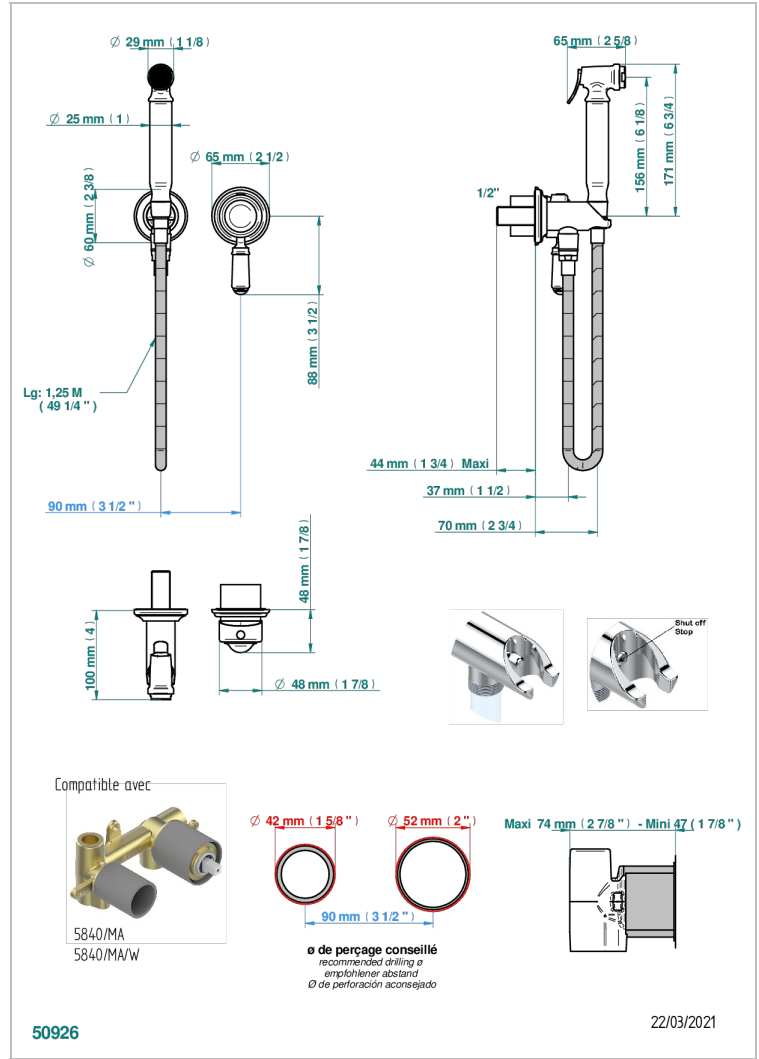

1900 WITH LEVER

G28-5840/MBG

Trim only for WC douche including: trigger spray, wall mounted single lever mixer, reinforced hose (1.25m), wall outlet with integrated elbow with safety stopper

CHARACTERISTIC

- ACS : 19ACCLY412

STANDARDS

RELATED SKU'S

- Ref. G00-5840/MA Rough parts for concealed wall-mounted mixer with 1/2" outlet

AVAILABLE FINITIONS

Antique nickel - H28
Black ceram - D30
Blush PVD - H62
Brass color PVD - H49
Brown bronze color PVD - F33
Gold color PVD - H52

TECHNICAL SPECS

- Recommandé : 3 bars (max. 5 bars) - Advised : 43,5 psi (max. 72 psi)
- 9,5 l/min à 3 bars (2.5 gpm at 43.5 psi)