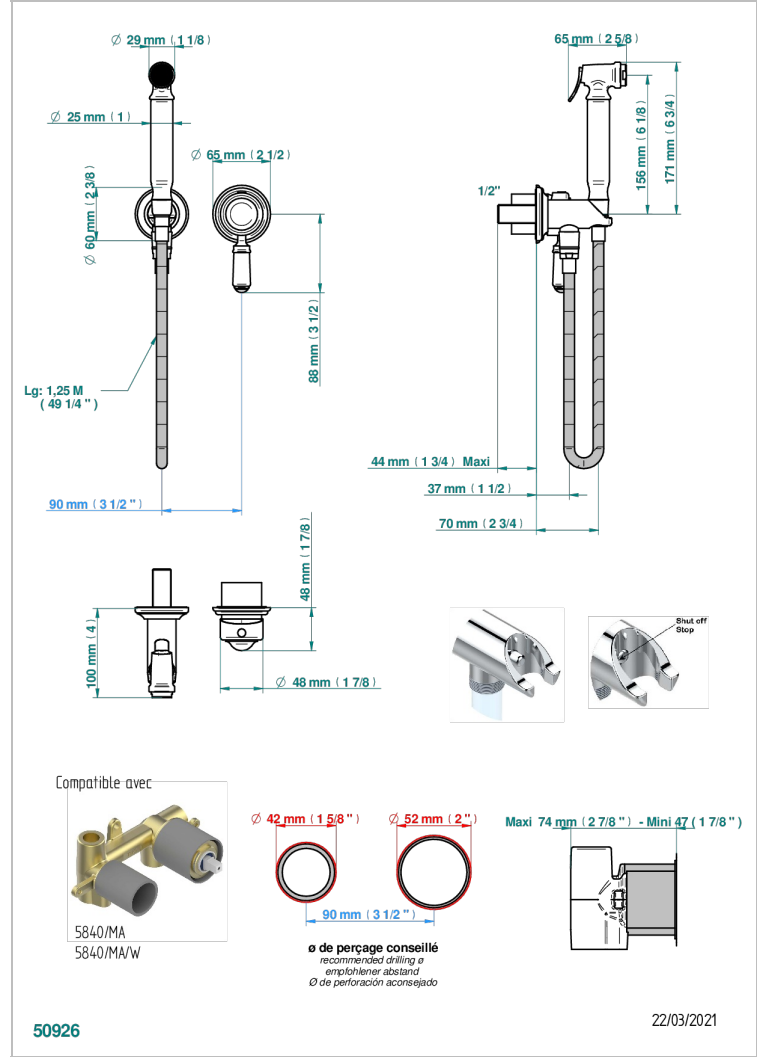

# 1900

G25-5840/MBG

Trim only for WC douche including: trigger spray, wall mounted single lever mixer, reinforced hose (1.25m), wall outlet with integrated elbow with safety stopper

## CHARACTERISTIC

- ACS : 19ACCLY412

## TECHNICAL SPECS

- Recommandé : 3 bars (max. 5 bars) - Advised : 43,5 psi (max. 72 psi)
- 9,5 l/min à 3 bars (2.5 gpm at 43.5 psi)

## RELATED SKU'S

- Ref. G00-5840/MA Rough parts for concealed wall-mounted mixer with 1/2" outlet