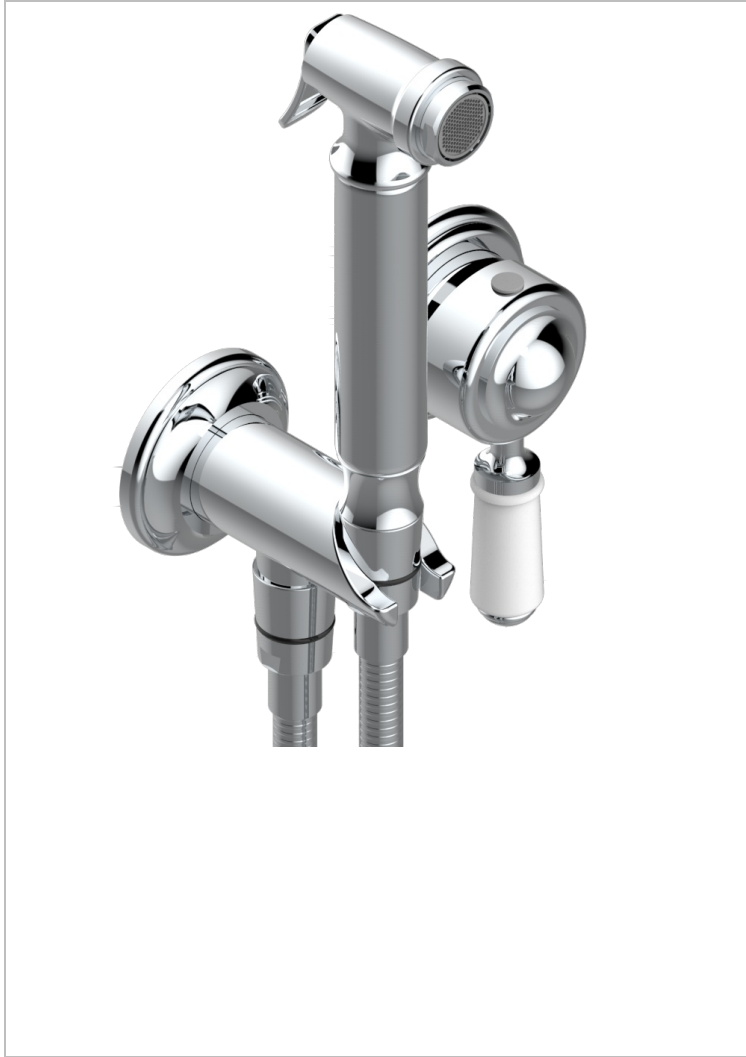

1900

G25-5840/MBG

Trim only for WC douche including: trigger spray, wall mounted single lever mixer, reinforced hose (1.25m), wall outlet with integrated elbow with safety stopper

CHARACTERISTIC

- ACS : 19ACCLY412

STANDARDS

RELATED SKU'S

- Ref. G00-5840/MA Rough parts for concealed wall-mounted mixer with 1/2" outlet

AVAILABLE FINITIONS

Antique nickel - H28
Black ceram - D30
Blush PVD - H62
Brass color PVD - H49
Brown bronze color PVD - F33
Gold color PVD - H52