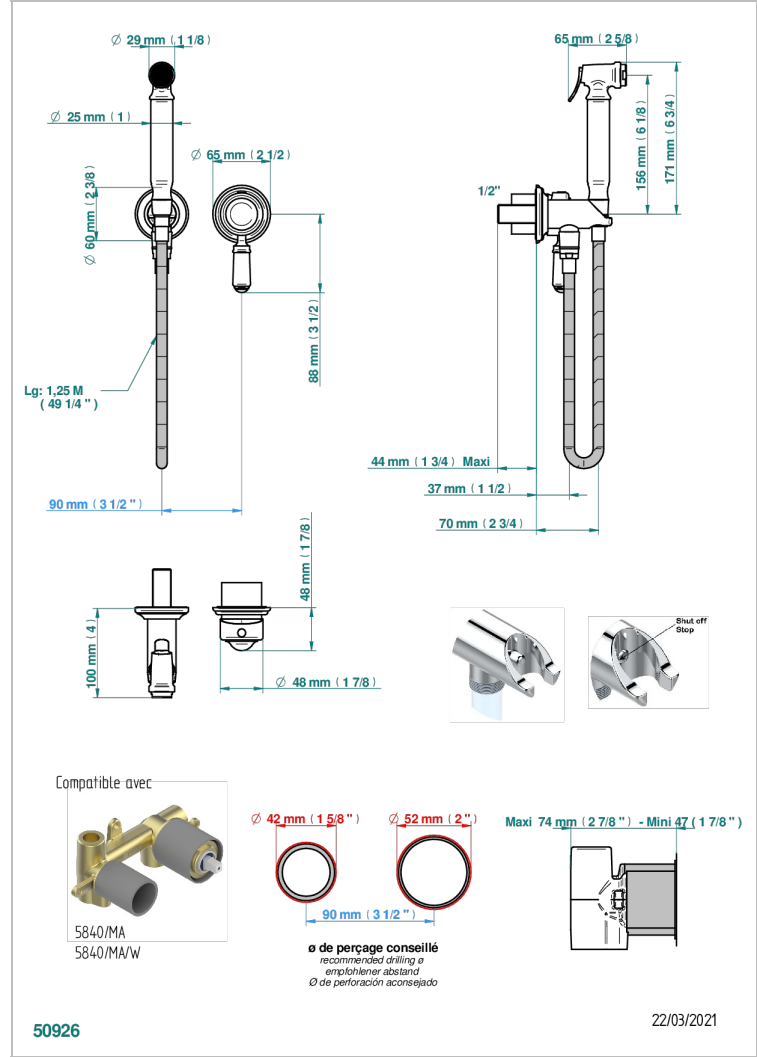

1900

G25-5840/MBG

Trim only for WC douche including: trigger spray, wall mounted single lever mixer, reinforced hose (1.25m), wall outlet with integrated elbow with safety stopper

CHARACTERISTIC

- ACS : 19ACCLY412

STANDARDS

RELATED SKU'S

- Ref. G00-5840/MA Rough parts for concealed wall-mounted mixer with 1/2" outlet

AVAILABLE FINITIONS

Antique nickel - H28
Black ceram - D30
Blush PVD - H62
Brass color PVD - H49
Brown bronze color PVD - F33
Gold color PVD - H52

TECHNICAL SPECS

- Recommandé : 3 bars (max. 5 bars) - Advised : 43,5 psi (max. 72 psi)
- 9,5 l/min à 3 bars (2.5 gpm at 43.5 psi)