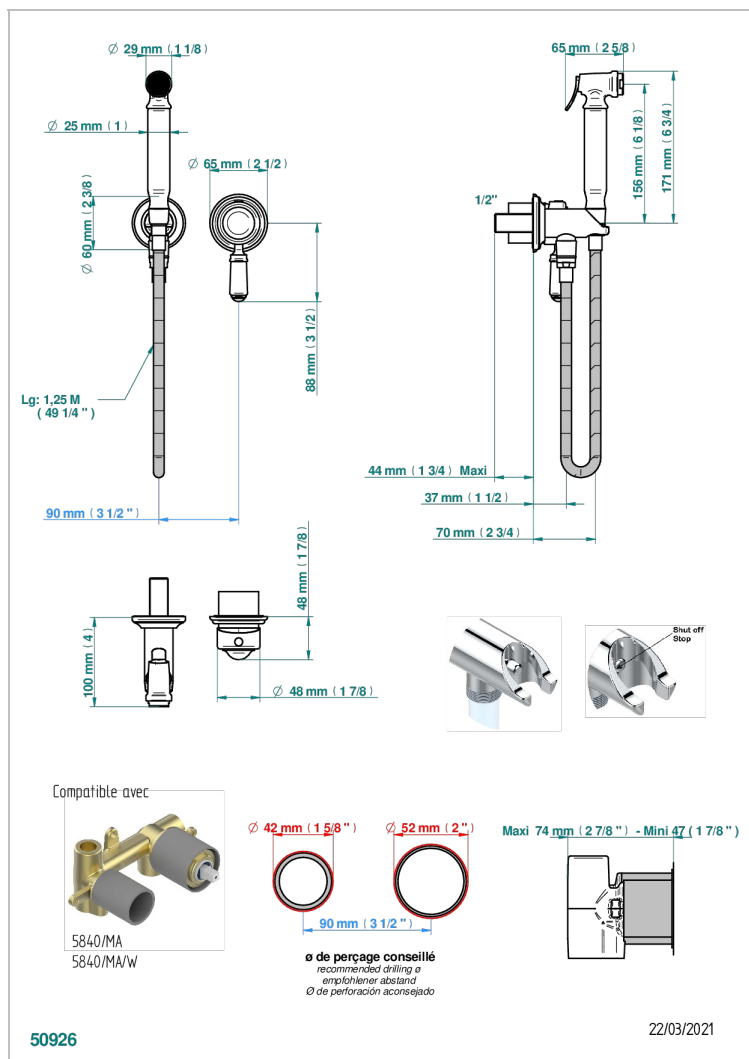

Trim only for WC douche including: trigger spray, wall mounted single lever mixer, reinforced hose (49 1/4"), wall outlet with integrated elbow with safety stopper

CHARACTERISTIC

- ACS : 19ACCLY412

STANDARDS

RELATED SKU'S

- Ref. G00-5840/MAUS Rough parts for concealed wall-mounted mixer with 1/2" outlet

AVAILABLE FINITIONS

Black ceram - D30
Blush PVD - H62
Brass color PVD - H49
Brown bronze color PVD - F33
Chrome polished - A02
Chrome polished / gold polished - G02