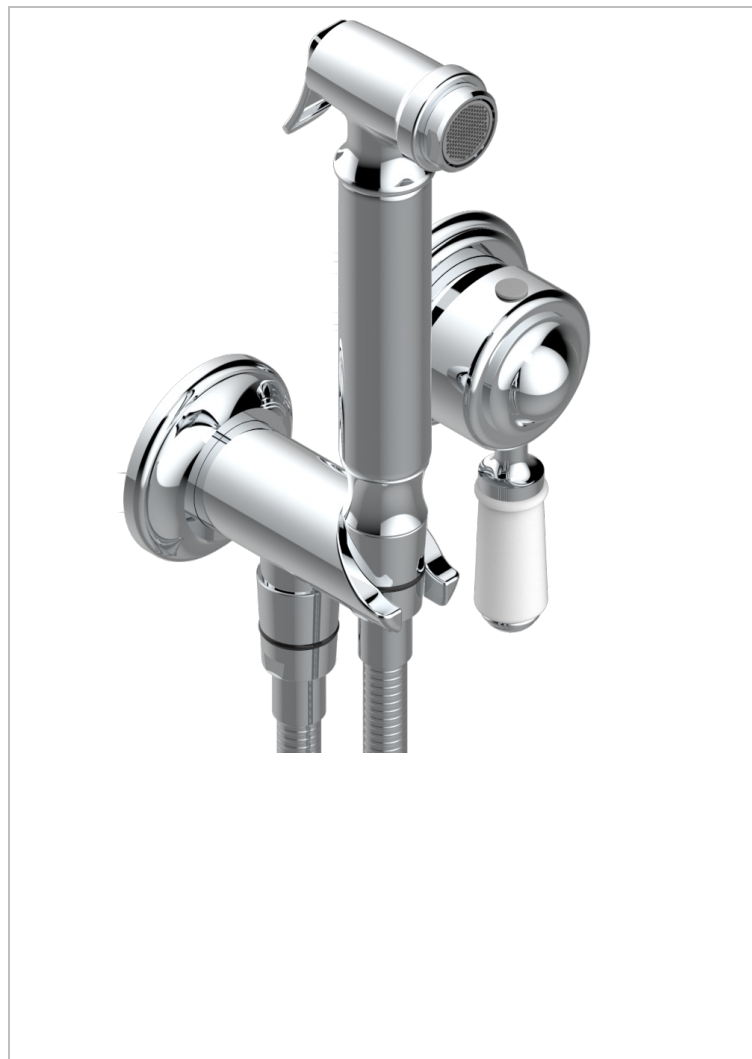

Trim only for WC douche including: trigger spray, wall mounted single lever mixer, reinforced hose (49 1/4"), wall outlet with integrated elbow with safety stopper

CHARACTERISTIC

- ACS : 19ACCLY412

STANDARDS

RELATED SKU'S

- Ref. G00-5840/MAUS Rough parts for concealed wall-mounted mixer with 1/2" outlet

AVAILABLE FINITIONS

Black ceram - D30
Blush PVD - H62
Brass color PVD - H49
Brown bronze color PVD - F33
Chrome polished - A02
Chrome polished / gold polished - G02

Copper antique matt, coated - HO7
Gold color PVD - H52
Gold mat - F07
Gold polished - F01
Graphite PVD - H64
Light coated bronze - D01

Matt Umber PVD - H67
Matt blush PVD - H60
Matt brass color PVD - H50
Matt brown bronze color PVD - F34
Matt chrome (American satin) - C02
Matt gold color PVD - H53