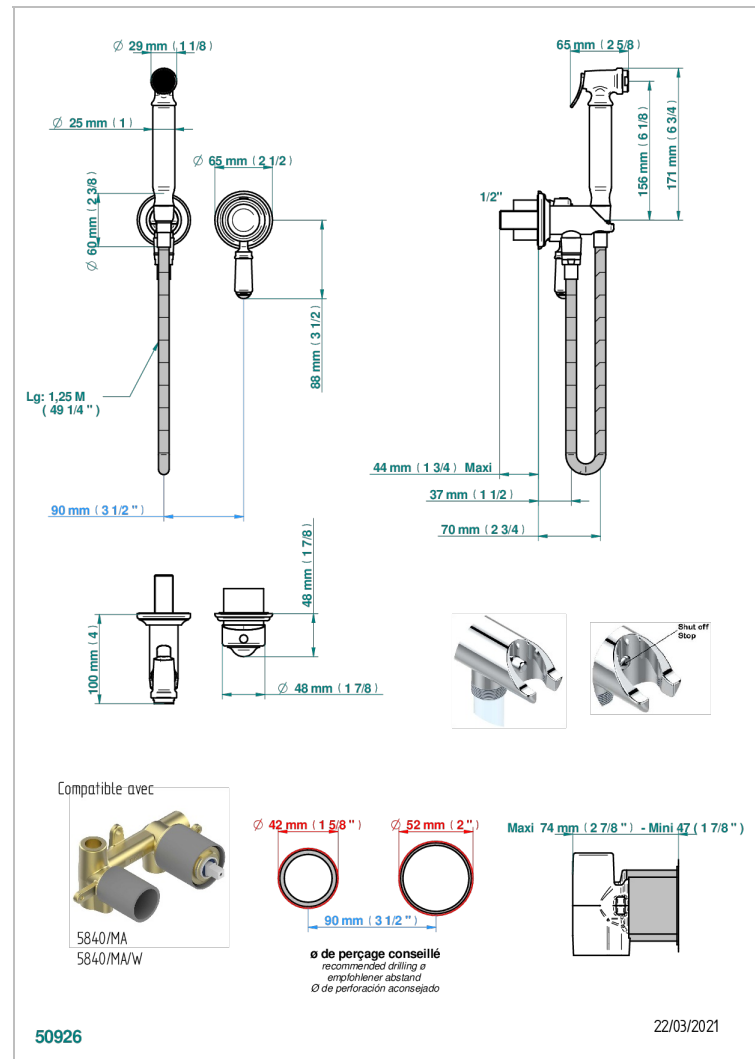

Trim only for WC douche including: trigger spray, wall mounted single lever mixer, reinforced hose (1.25m), wall outlet with integrated elbow with safety stopper

### ÄHNLICHE PRODUKTE

- Ref. G00-5840/MA Up-teil für up-mischer, 1/2"