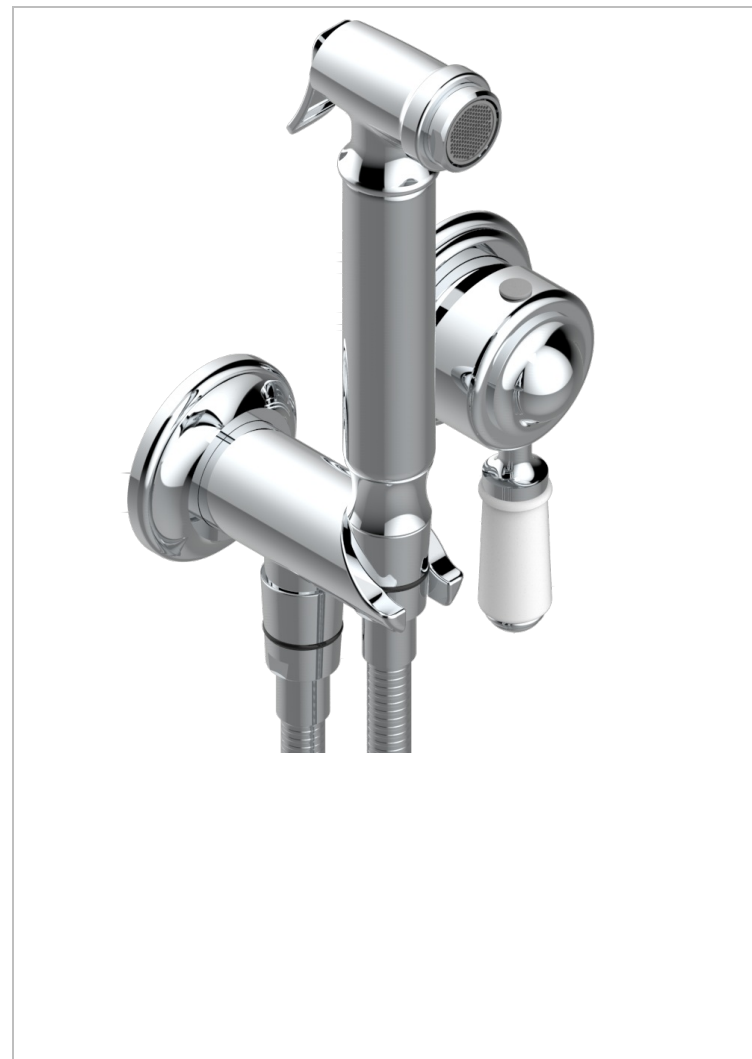

Trim only for WC douche including: trigger spray, wall mounted single lever mixer, reinforced hose (1.25m), wall outlet with integrated elbow with safety stopper

### ÄHNLICHE PRODUKTE

- Ref. G00-5840/MA Up-teil für up-mischer, 1/2"