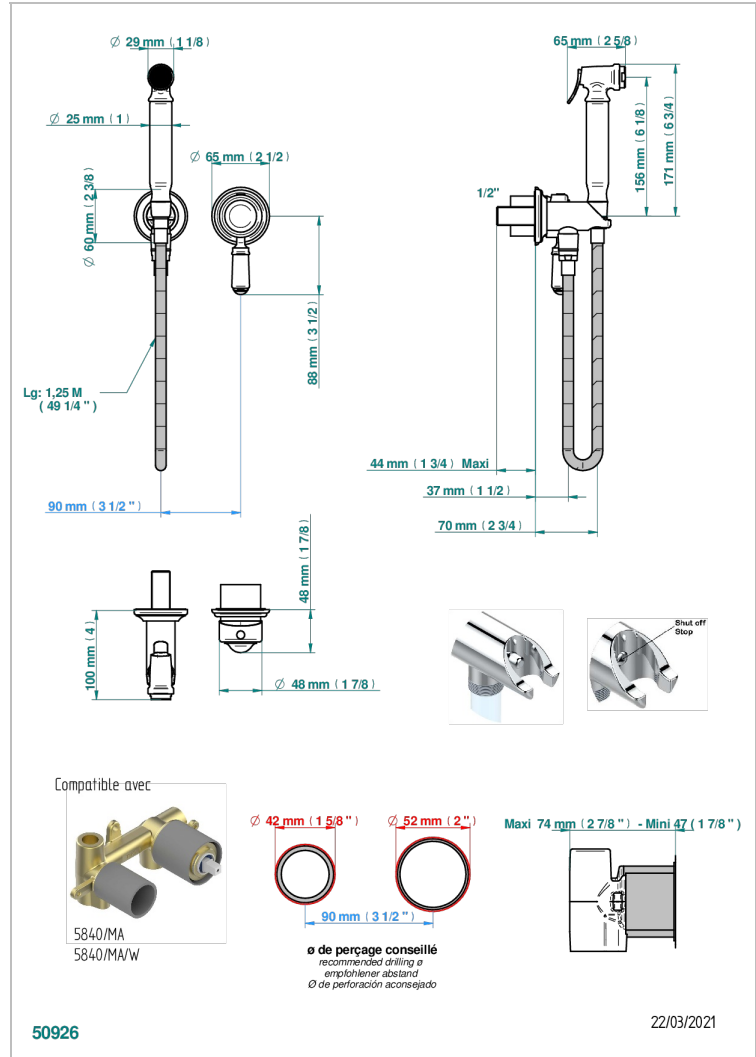

BROADWAY WITH WHITE PORCELAIN LEVER HANDLES

A04-5840/MBG

Trim only for WC douche including: trigger spray, wall mounted single lever mixer, reinforced hose (49 1/4"), wall outlet with integrated elbow with safety stopper

CHARACTERISTIC

- ACS : 19ACCLY412

STANDARDS

RELATED SKU'S

- Ref. G00-5840/MAUS Rough parts for concealed wall-mounted mixer with 1/2" outlet

AVAILABLE FINITIONS

Black ceram - D30
Blush PVD - H62
Brass color PVD - H49
Brown bronze color PVD - F33
Chrome polished - A02
Chrome polished / gold polished - G02

TECHNICAL SPECS

- Recommandé : 3 bars (max. 5 bars) - Advised : 43,5 psi (max. 72 psi)
- 9,5 l/min à 3 bars (2.5 gpm at 43.5 psi)