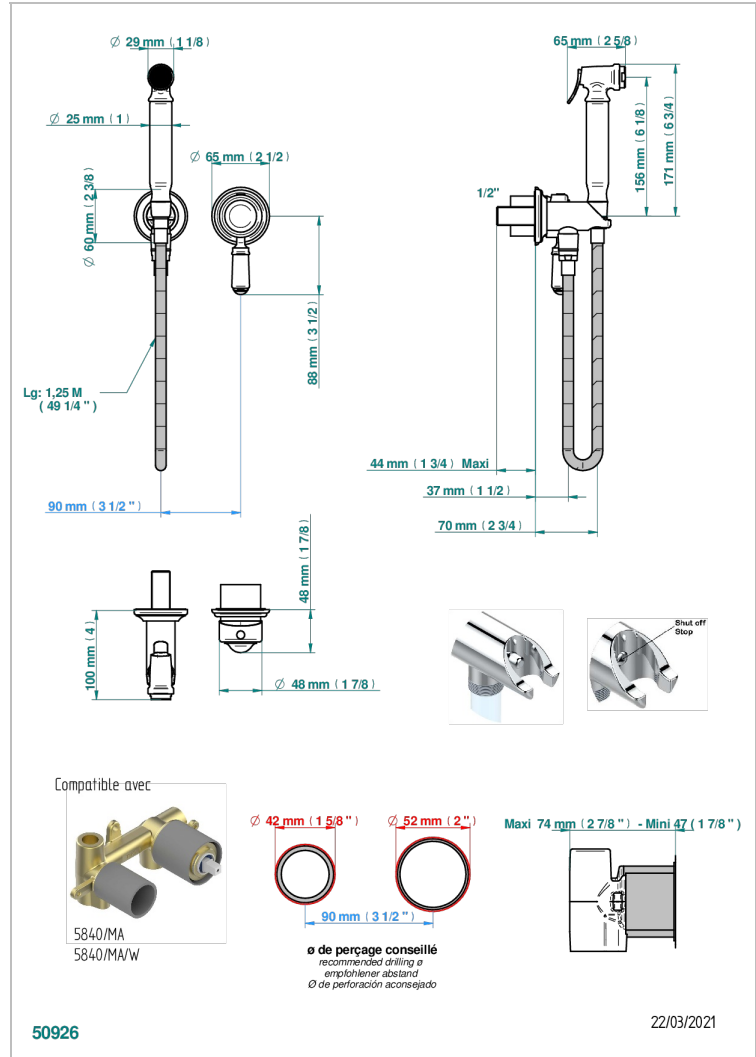

BROADWAY WITH LEVER

A04-5840/MBG

Trim only for WC douche including: trigger spray, wall mounted single lever mixer, reinforced hose (1.25m), wall outlet with integrated elbow with safety stopper

CHARACTERISTIC

- ACS : 19ACCLY412

TECHNICAL SPECS

- Recommandé : 3 bars (max. 5 bars) - Advised : 43,5 psi (max. 72 psi)
- 9,5 l/min à 3 bars (2.5 gpm at 43.5 psi)

STANDARDS

RELATED SKU'S

- Ref. G00-5840/MA/W Rough parts for concealed wall-mounted mixer with 1/2" outlet, for WC douche - WRAS approved