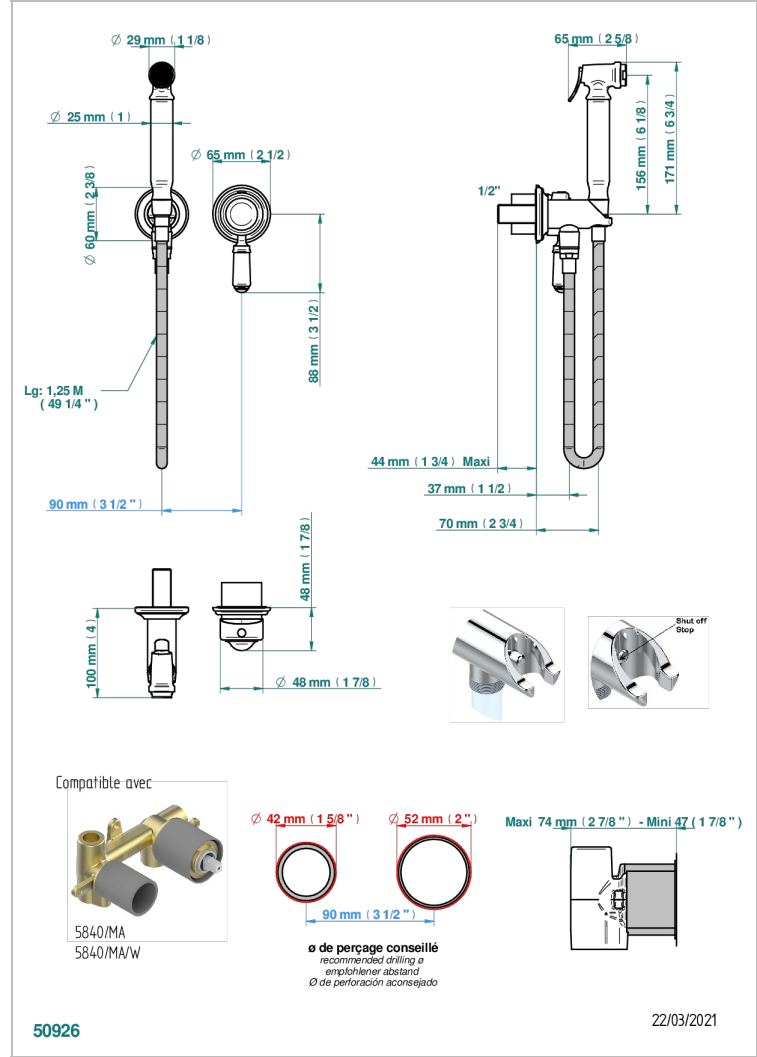

# BROADWAY WITH LEVER

A04-5840/MBG

THG  
PARIS

Trim only for WC douche including: trigger spray, wall mounted single lever mixer, reinforced hose (1.25m), wall outlet with integrated elbow with safety stopper

## CHARACTERISTIC

- ACS : 19ACCLY412

## TECHNICAL SPECS

- Recommandé : 3 bars (max. 5 bars) - Advised : 43,5 psi (max. 72 psi)
- 9,5 l/min à 3 bars (2.5 gpm at 43.5 psi)

## RELATED SKU'S

- Ref. G00-5840/MA Rough parts for concealed wall-mounted mixer with 1/2" outlet