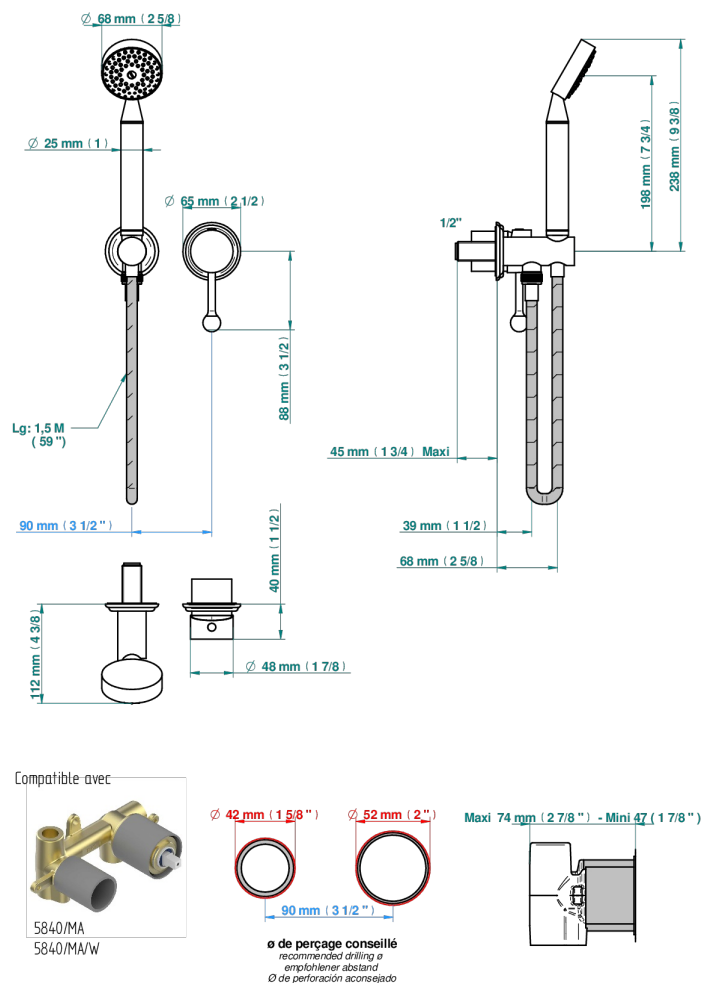

PETALE DE CRISTAL - BLACK CRYSTAL

U6D-6561B

Trim only for wall mixer with complete handshower on hook

CHARACTERISTIC

- Pétale de Cristal - Black crystal
- Trim only for wall mixer with complete handshower on hook

TECHNICAL SPECS

- Recommandé : 3 bars (max. 5 bars) - Advised : 43,5 psi (max. 72 psi)
- 9,5 l/min à 3 bars (2.5 gpm at 43.5 psi)

RELATED SKU'S

- Ref. G00-5840/MA Rough parts for concealed wall-mounted mixer with 1/2" outlet