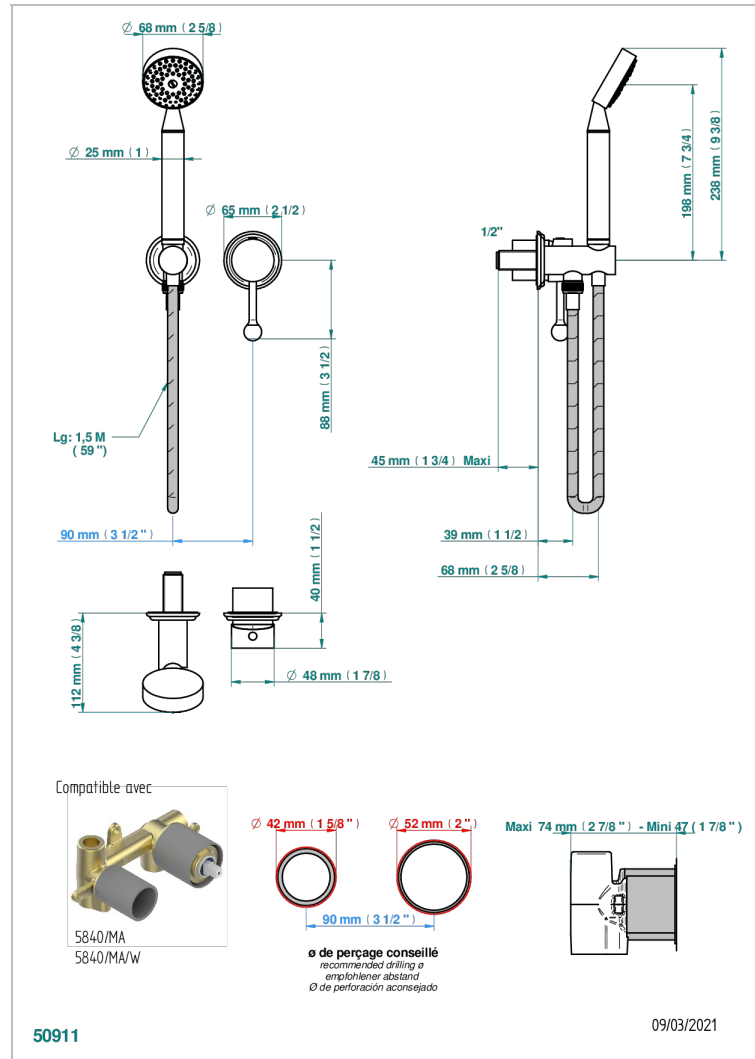

# PETALE DE CRISTAL - RED CRYSTAL

U6C-6561B

Trim only for wall mixer with complete handshower on hook

## CHARACTERISTIC

- Pétale de Cristal - Red crystal
- Trim only for wall mixer with complete handshower on hook

## TECHNICAL SPECS

- Recommandé : 3 bars (max. 5 bars) - Advised : 43,5 psi (max. 72 psi)
- 9,5 l/min à 3 bars (2.5 gpm at 43.5 psi)

## RELATED SKU'S

- Ref. G00-5840/MA Rough parts for concealed wall-mounted mixer with 1/2" outlet