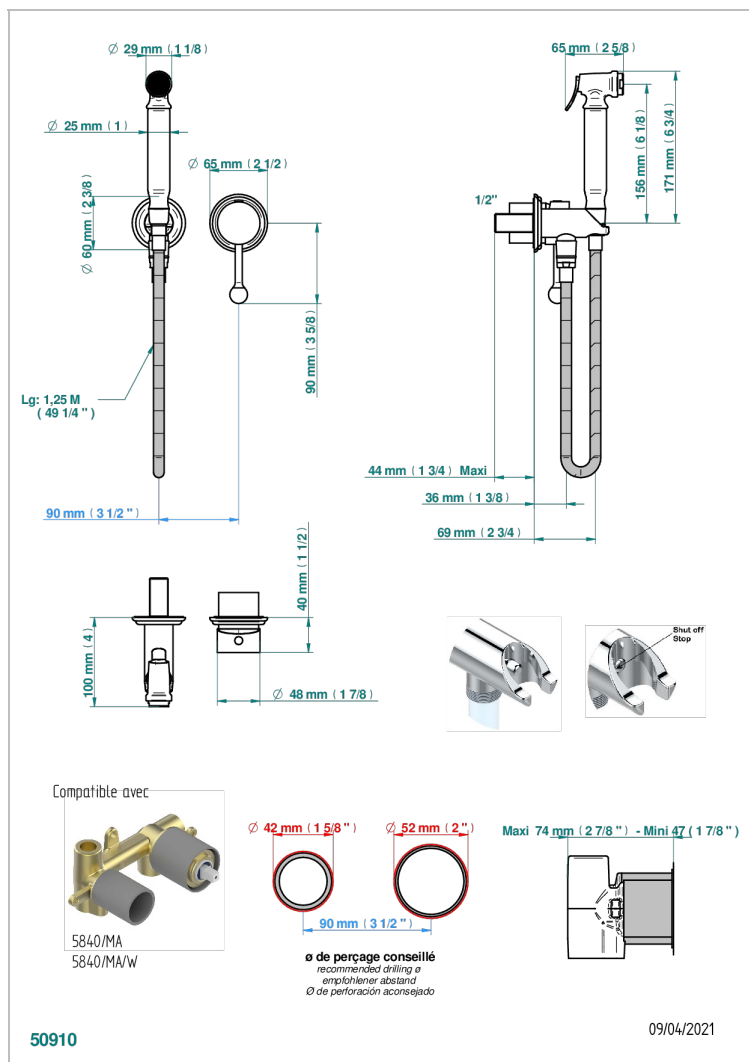

PETALE DE CRISTAL - CLEAR CRYSTAL FINE GOLD THREAD

U6E-5840/MBG

Trim only for WC douche including: trigger spray, wall mounted single lever mixer, reinforced hose (49 1/4"), wall outlet with integrated elbow with safety stopper

CHARACTERISTIC

- ACS : 19ACCLY412

STANDARDS

RELATED SKU'S

- Ref. G00-5840/MAUS Rough parts for concealed wall-mounted mixer with 1/2" outlet

AVAILABLE FINITIONS

Black ceram - D30
Blush PVD - H62
Brass color PVD - H49
Brown bronze color PVD - F33
Chrome polished - A02
Chrome polished / gold polished - G02

TECHNICAL SPECS

- Recommandé : 3 bars (max. 5 bars) - Advised : 43,5 psi (max. 72 psi)
- 9,5 l/min à 3 bars (2.5 gpm at 43.5 psi)