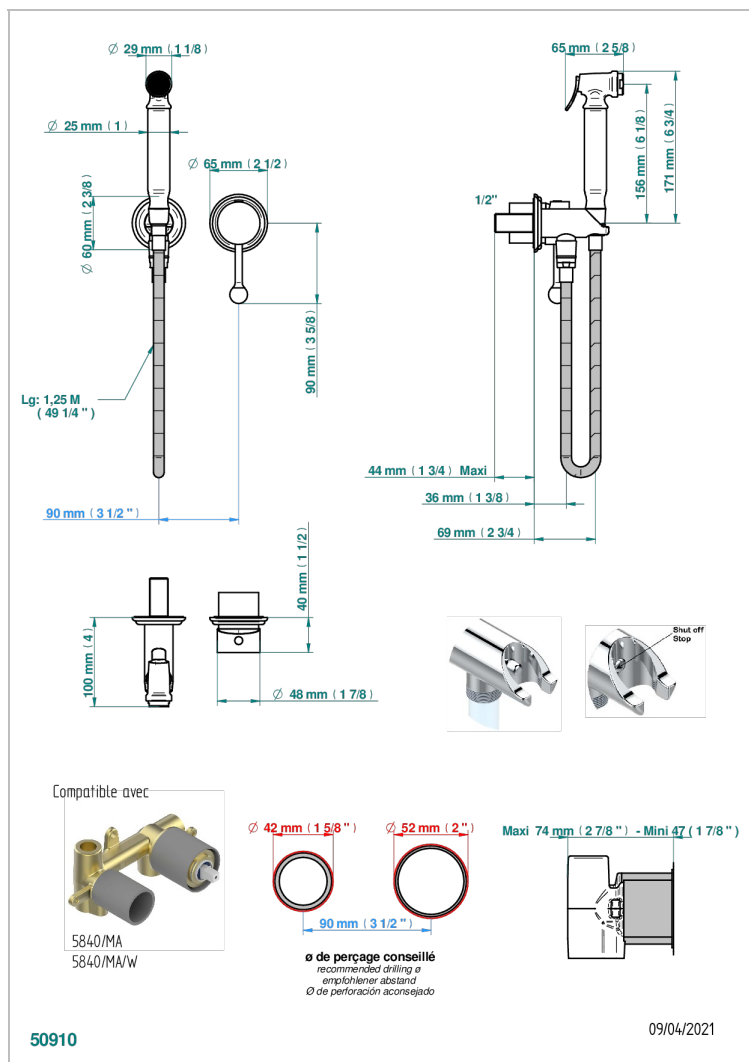

PETALE DE CRISTAL - BLACK CRYSTAL

U6D-5840/MBG

Trim only for WC douche including: trigger spray, wall mounted single lever mixer, reinforced hose (49 1/4"), wall outlet with integrated elbow with safety stopper

CHARACTERISTIC

- ACS : 19ACCLY412

STANDARDS

RELATED SKU'S

- Ref. G00-5840/MAUS Rough parts for concealed wall-mounted mixer with 1/2" outlet

AVAILABLE FINITIONS

Black ceram - D30
Blush PVD - H62
Brass color PVD - H49
Brown bronze color PVD - F33
Chrome polished - A02
Chrome polished / gold polished - G02

TECHNICAL SPECS

- Recommandé : 3 bars (max. 5 bars) - Advised : 43,5 psi (max. 72 psi)
- 9,5 l/min à 3 bars (2.5 gpm at 43.5 psi)