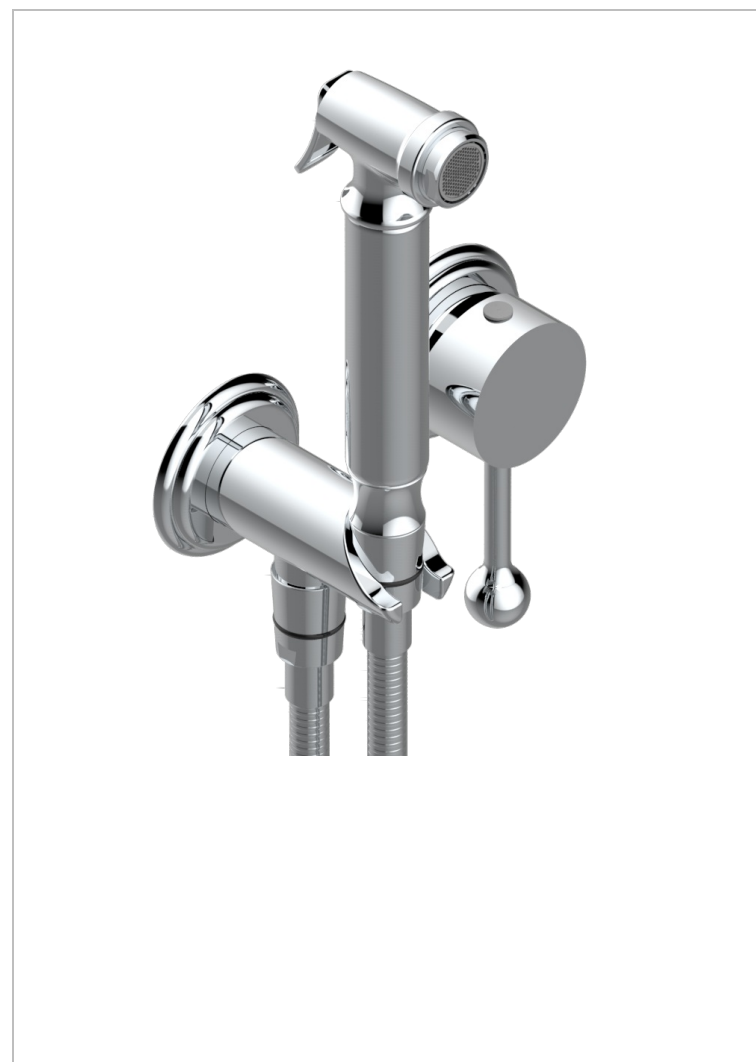

PETALE DE CRISTAL - BLACK CRYSTAL

U6D-5840/MBG

Trim only for WC douche including: trigger spray, wall mounted single lever mixer, reinforced hose (49 1/4"), wall outlet with integrated elbow with safety stopper

CHARACTERISTIC

- ACS : 19ACCLY412

STANDARDS

RELATED SKU'S

- Ref. G00-5840/MAUS Rough parts for concealed wall-mounted mixer with 1/2" outlet

AVAILABLE FINITIONS

Black ceram - D30
Blush PVD - H62
Brass color PVD - H49
Brown bronze color PVD - F33
Chrome polished - A02
Chrome polished / gold polished - G02