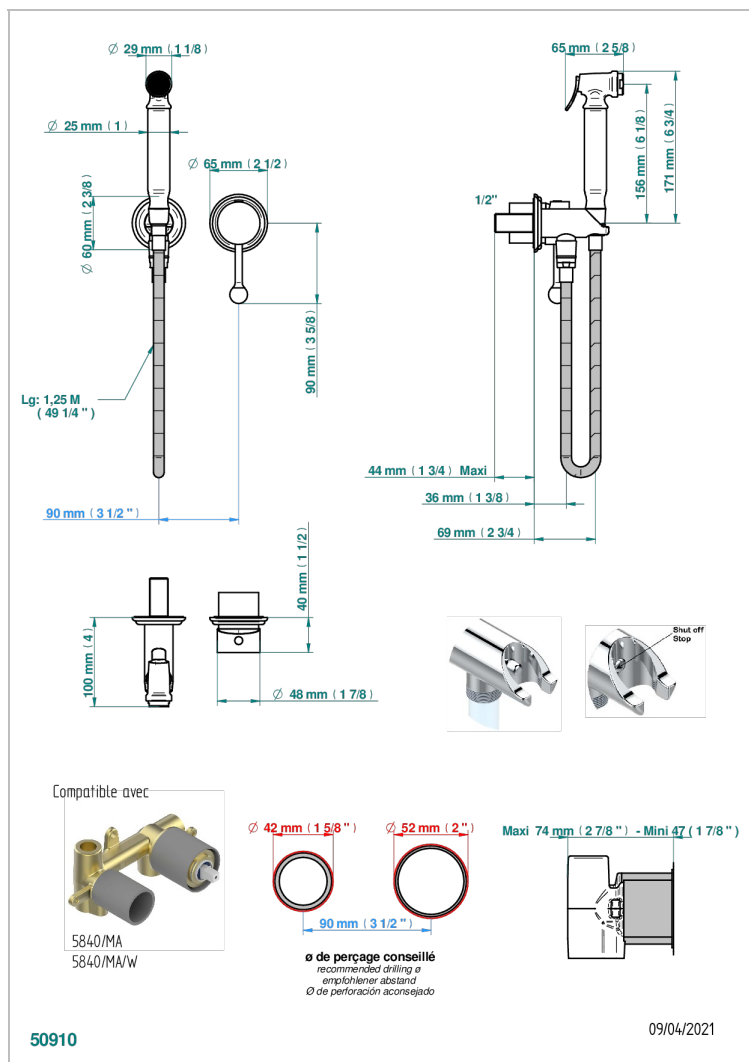

PETALE DE CRISTAL - RED CRYSTAL

U6C-5840/MBG

Trim only for WC douche including: trigger spray, wall mounted single lever mixer, reinforced hose (49 1/4"), wall outlet with integrated elbow with safety stopper

CHARACTERISTIC

- ACS : 19ACCLY412

STANDARDS

TECHNICAL SPECS

- Recommandé : 3 bars (max. 5 bars) - Advised : 43,5 psi (max. 72 psi)
- 9,5 l/min à 3 bars (2.5 gpm at 43.5 psi)

RELATED SKU'S

- Ref. G00-5840/MAUS Rough parts for concealed wall-mounted mixer with 1/2" outlet