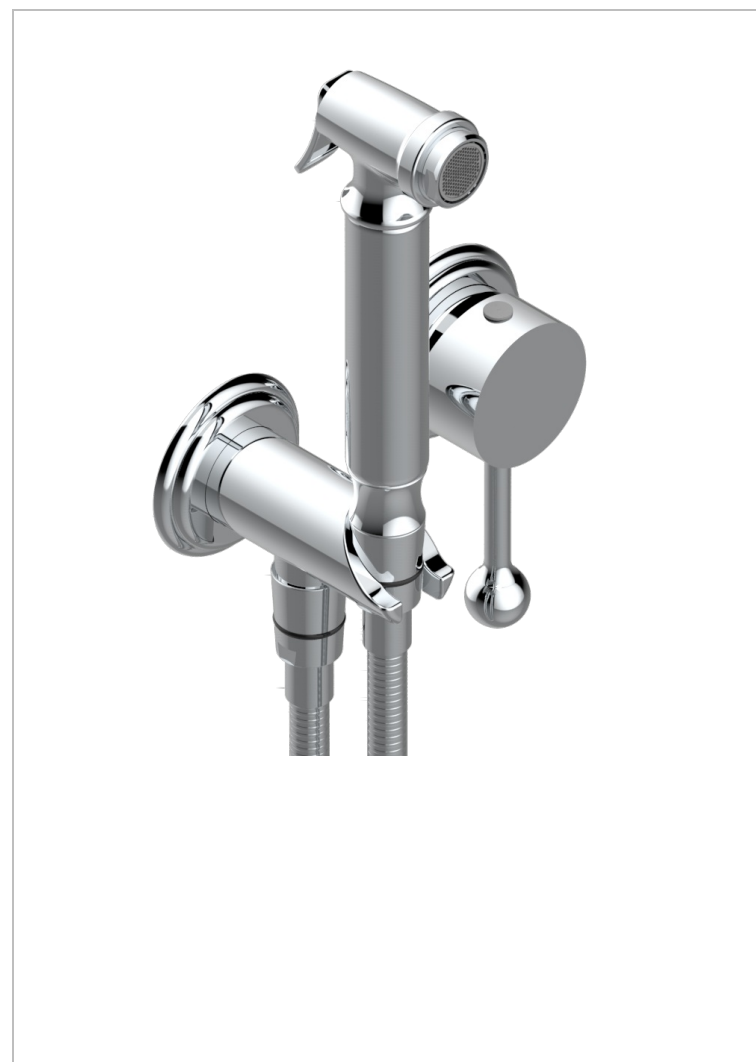

PETALE DE CRISTAL - RED CRYSTAL

U6C-5840/MBG

Trim only for WC douche including: trigger spray, wall mounted single lever mixer, reinforced hose (49 1/4"), wall outlet with integrated elbow with safety stopper

CHARACTERISTIC

- ACS : 19ACCLY412

STANDARDS

TECHNICAL SPECS

- Recommandé : 3 bars (max. 5 bars) - Advised : 43,5 psi (max. 72 psi)
- 9,5 l/min à 3 bars (2.5 gpm at 43.5 psi)

RELATED SKU'S

- Ref. G00-5840/MAUS Rough parts for concealed wall-mounted mixer with 1/2" outlet