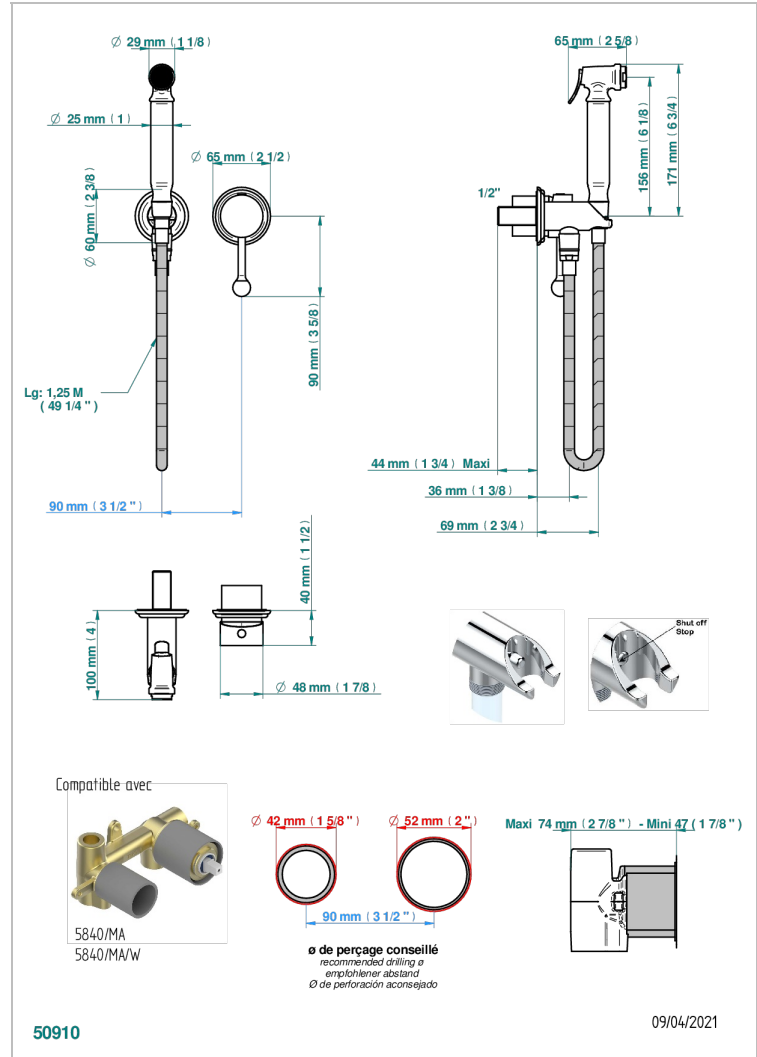

# PETALE DE CRISTAL - BLUE CRYSTAL

U6B-5840/MBG

Trim only for WC douche including: trigger spray, wall mounted single lever mixer, reinforced hose (49 1/4"), wall outlet with integrated elbow with safety stopper

## CHARACTERISTIC

- ACS : 19ACCLY412

## RELATED SKU'S

- Ref. G00-5840/MAUS Rough parts for concealed wall-mounted mixer with 1/2" outlet