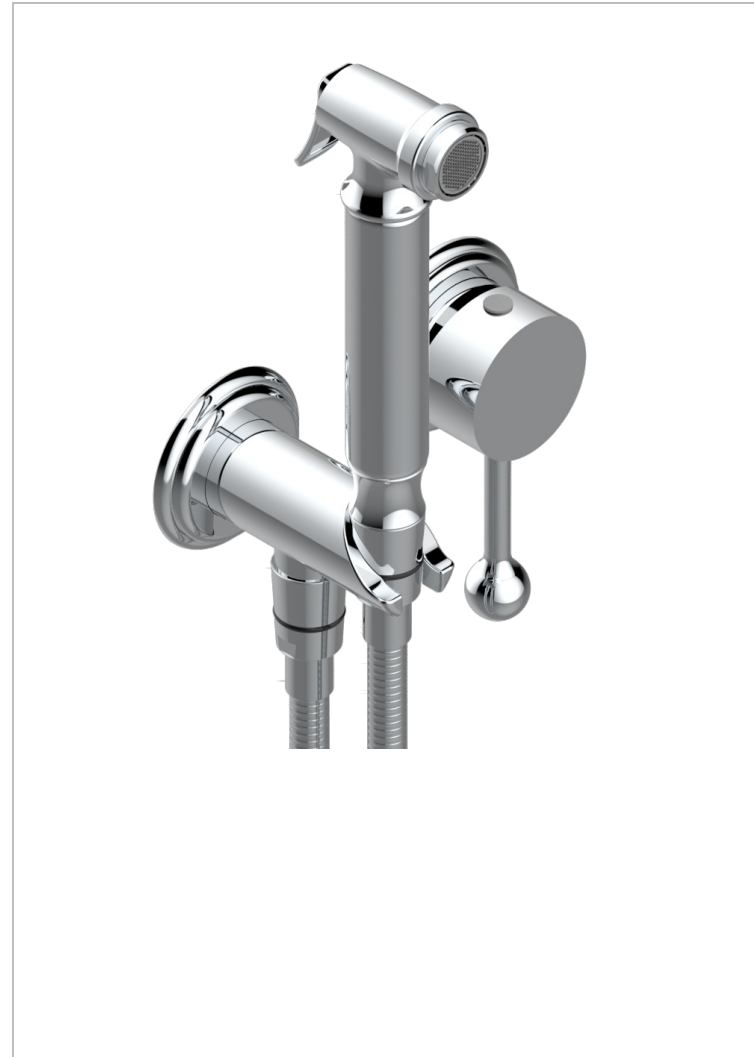

# PETALE DE CRISTAL - BLUE CRYSTAL

U6B-5840/MBG

Trim only for WC douche including: trigger spray, wall mounted single lever mixer, reinforced hose (49 1/4"), wall outlet with integrated elbow with safety stopper

## CHARACTERISTIC

- ACS : 19ACCLY412

## RELATED SKU'S

- Ref. G00-5840/MAUS Rough parts for concealed wall-mounted mixer with 1/2" outlet