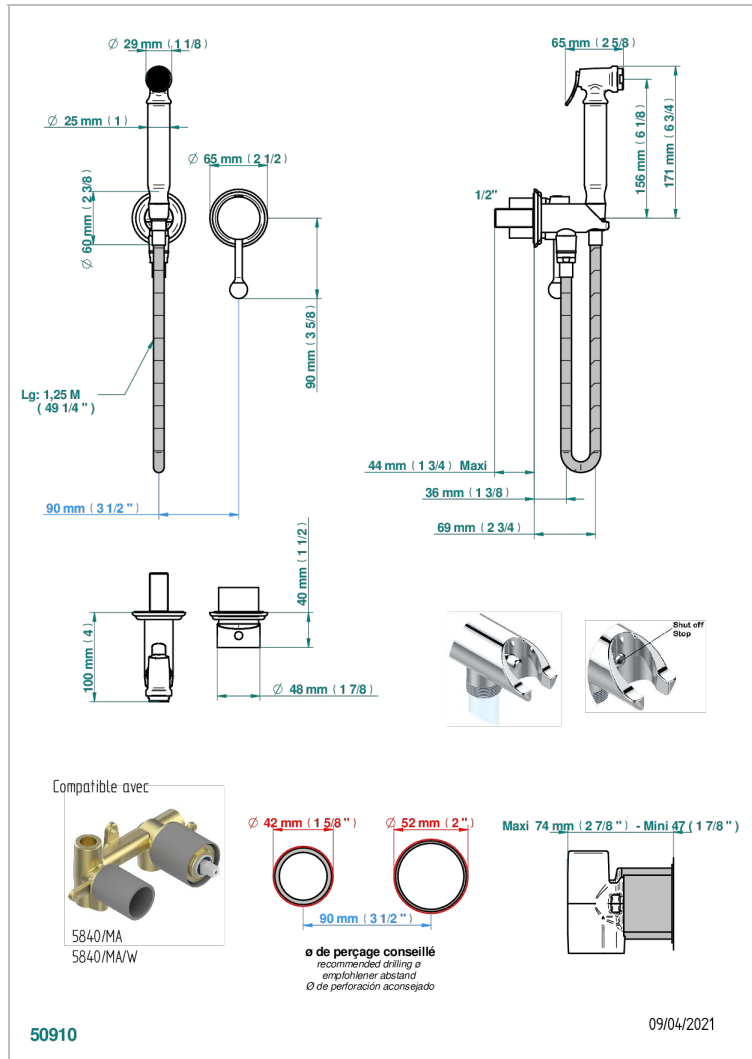

PETALE DE CRISTAL - BLUE CRYSTAL

U6B-5840/MBG

Trim only for WC douche including: trigger spray, wall mounted single lever mixer, reinforced hose (1.25m), wall outlet with integrated elbow with safety stopper

CHARACTERISTIC

- ACS : 19ACCLY412

STANDARDS

RELATED SKU'S

- Ref. G00-5840/MA Rough parts for concealed wall-mounted mixer with 1/2" outlet

AVAILABLE FINITIONS

Antique nickel - H28
Black ceram - D30
Blush PVD - H62
Brass color PVD - H49
Brown bronze color PVD - F33
Gold color PVD - H52

TECHNICAL SPECS

- Recommandé : 3 bars (max. 5 bars) - Advised : 43,5 psi (max. 72 psi)
- 9,5 l/min à 3 bars (2.5 gpm at 43.5 psi)

50910

09/04/2021