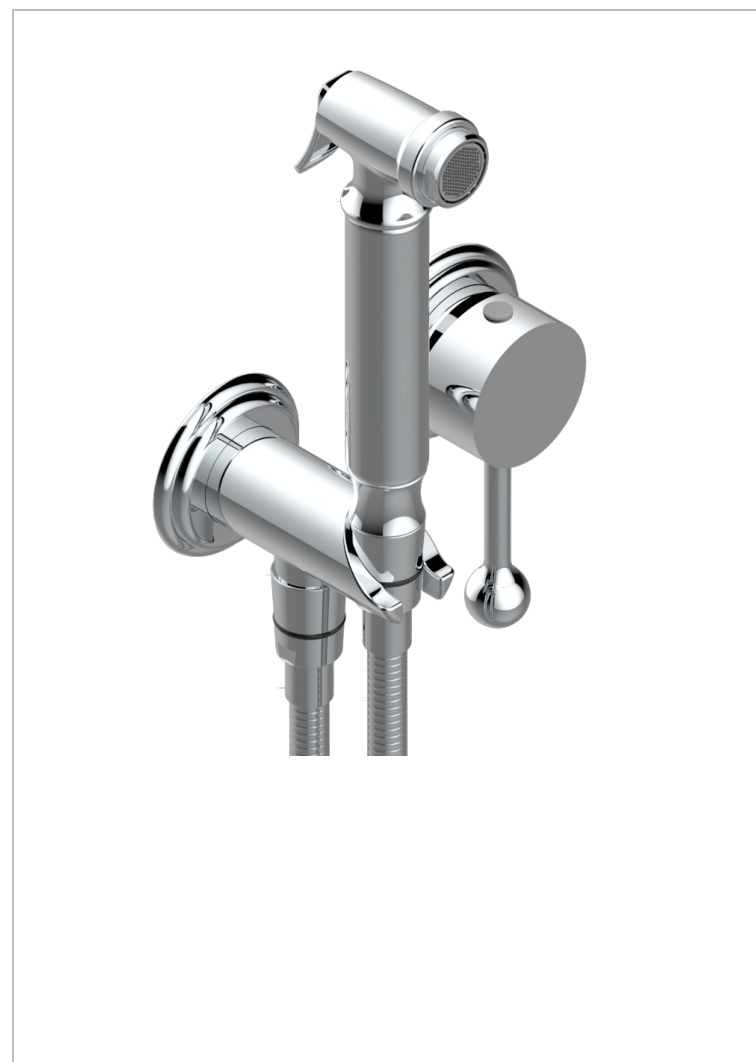

# PETALE DE CRISTAL - CLEAR CRYSTAL

U6A-5840/MBG

Trim only for WC douche including: trigger spray, wall mounted single lever mixer, reinforced hose (49 1/4"), wall outlet with integrated elbow with safety stopper

## CHARACTERISTIC

- ACS : 19ACCLY412

## RELATED SKU'S

- Ref. G00-5840/MAUS Rough parts for concealed wall-mounted mixer with 1/2" outlet