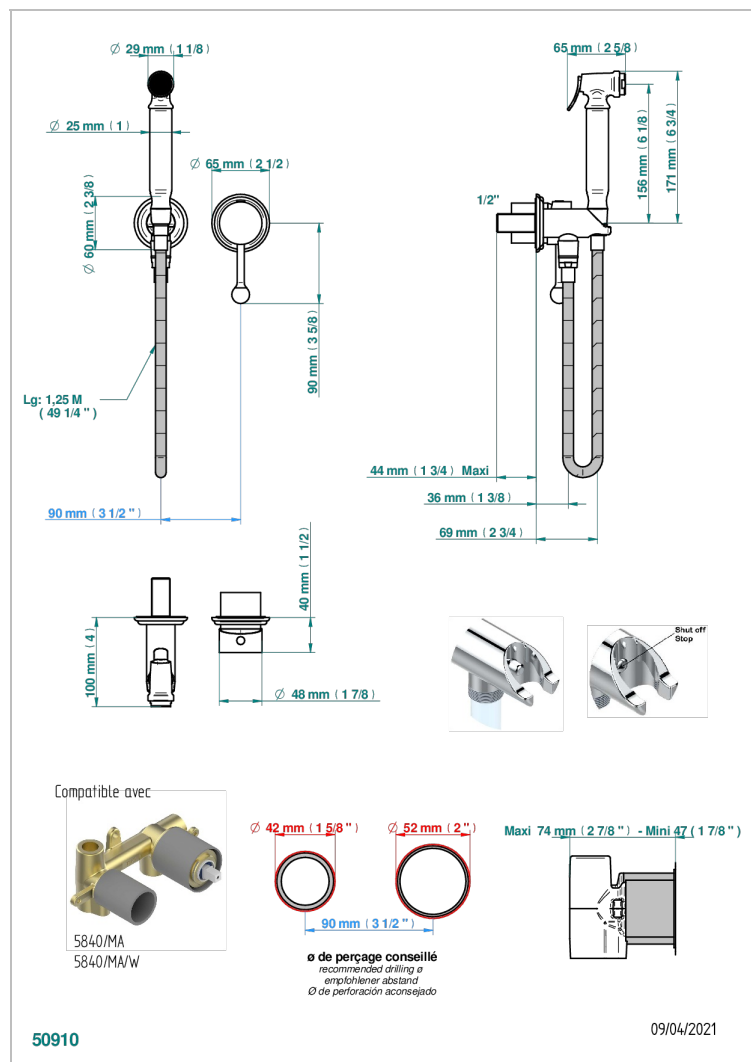

# PETALE DE CRISTAL - CLEAR CRYSTAL

U6A-5840/MBG

Trim only for WC douche including: trigger spray, wall mounted single lever mixer, reinforced hose (49 1/4"), wall outlet with integrated elbow with safety stopper

## CHARACTERISTIC

- ACS : 19ACCLY412

## RELATED SKU'S

- Ref. G00-5840/MAUS Rough parts for concealed wall-mounted mixer with 1/2" outlet