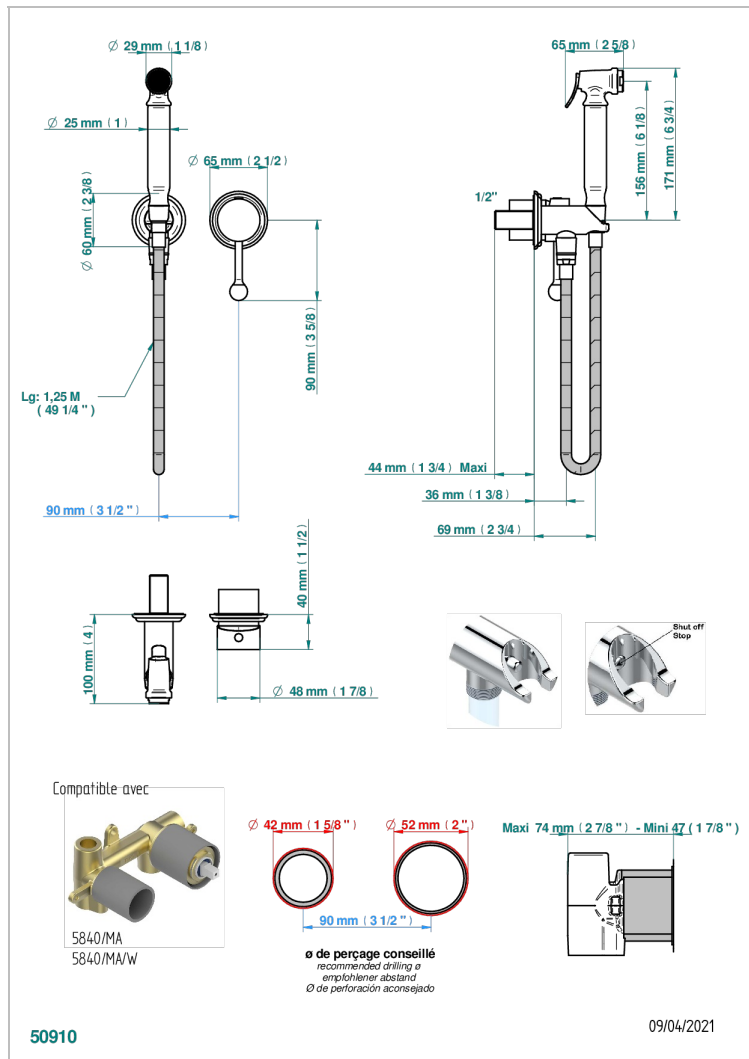

# PETALE DE CRISTAL - CLEAR CRYSTAL

U6A-5840/MBG

Trim only for WC douche including: trigger spray, wall mounted single lever mixer, reinforced hose (1.25m), wall outlet with integrated elbow with safety stopper

## CHARACTERISTIC

- ACS : 19ACCLY412

## RELATED SKU'S

- Ref. G00-5840/MA Rough parts for concealed wall-mounted mixer with 1/2" outlet