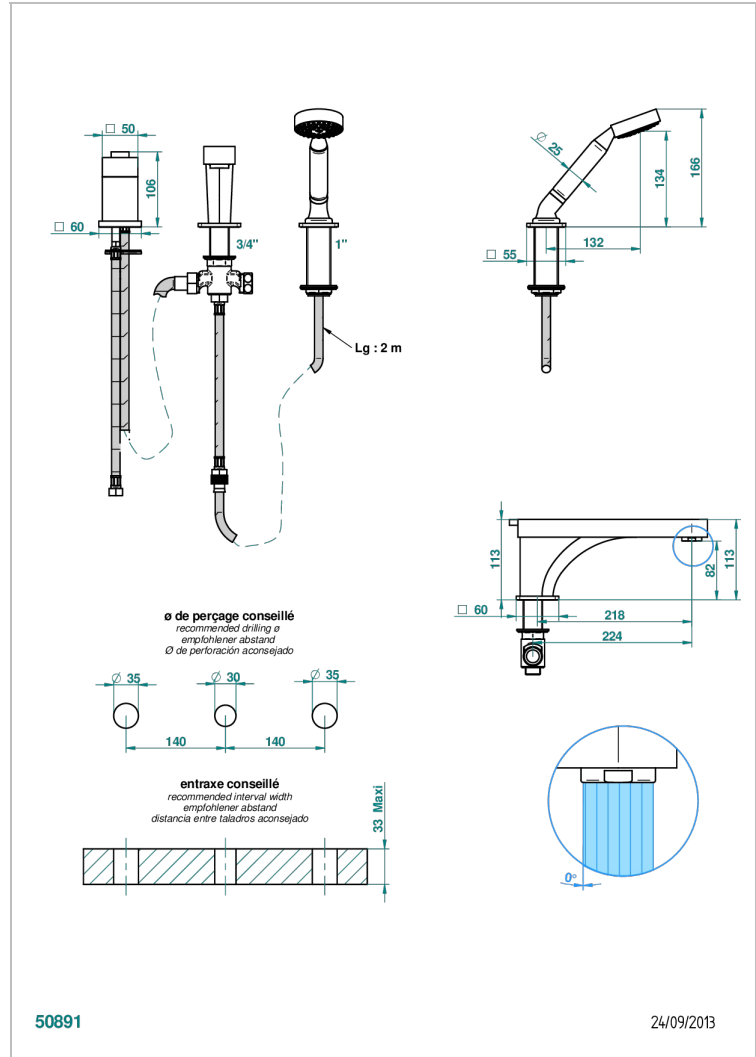

PROFIL BLACK ONYX WITH LEVER

A6P-113BSG

THG[®]
PARIS

Rim mounted 3-hole bath/shower mixer, diverter to super goliath spout with ceramic mixer and handshower set

CHARACTERISTIC

- Profil Black Onyx with lever
- Rim mounted 3-hole bath/shower mixer, diverter to super goliath spout with ceramic mixer and handshower set

TECHNICAL SPECS

- Recommandé : 3 bars (max. 5 bars) - Advised : 43,5 psi (max. 72 psi)
- Bec : 25 l/min à 3 bars - Douchette : 9,5 l/min à 3 bars
- Spout : 6.6 gpm at 43.5 psi - Handshower : 2.5 gpm at 43.5 psi