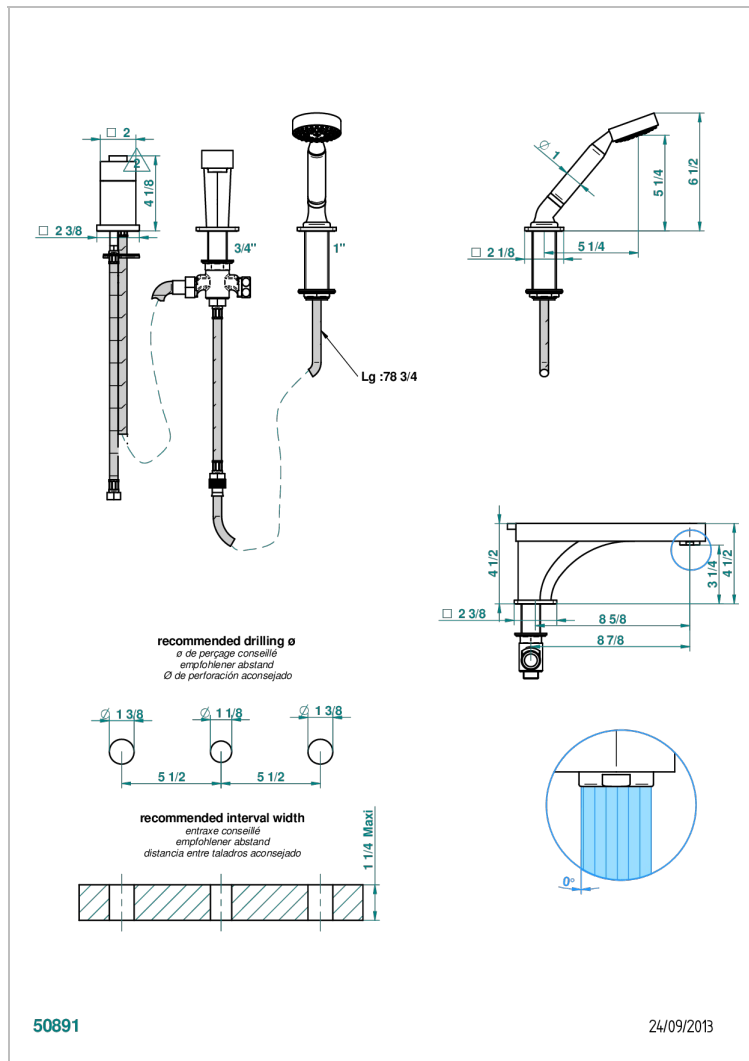

# PROFIL BLACK ONYX WITH LEVER

A6P-113BSG

Rim mounted 3-hole bath/shower mixer, diverter to super goliath spout with ceramic mixer and handshower set

## CHARACTERISTIC

- Profil Black Onyx with lever
- Rim mounted 3-hole bath/shower mixer, diverter to super goliath spout with ceramic mixer and handshower set

## TECHNICAL SPECS

- Recommandé : 3 bars (max. 5 bars) - Advised : 43,5 psi (max. 72 psi)
- Bec : 25 l/min à 3 bars - Douchette : 9,5 l/min à 3 bars
- Spout : 6.6 gpm at 43.5 psi - Handshower : 2.5 gpm at 43.5 psi