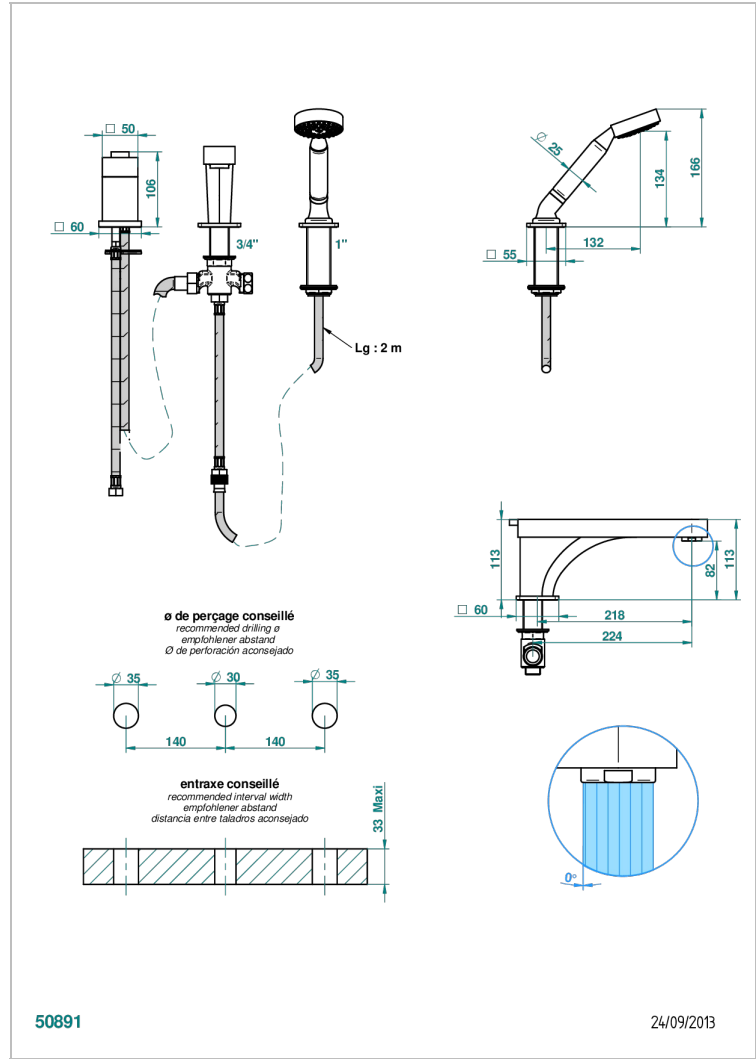

PROFIL BLACK ONYX WITH LEVER

A6P-113BSG

THG[®]
PARIS

Rim mounted 3-hole bath/shower mixer, diverter to super goliath spout with ceramic mixer and handshower set

CHARACTERISTIC

- Profil Black Onyx with lever
- Rim mounted 3-hole bath/shower mixer, diverter to super goliath spout with ceramic mixer and handshower set

TECHNICAL SPECS

- Recommandé : 3 bars (max. 5 bars) - Advised : 43,5 psi (max. 72 psi)
- Bec : 25 l/min à 3 bars - Douchette : 9,5 l/min à 3 bars
- Spout : 6.6 gpm at 43.5 psi - Handshower : 2.5 gpm at 43.5 psi