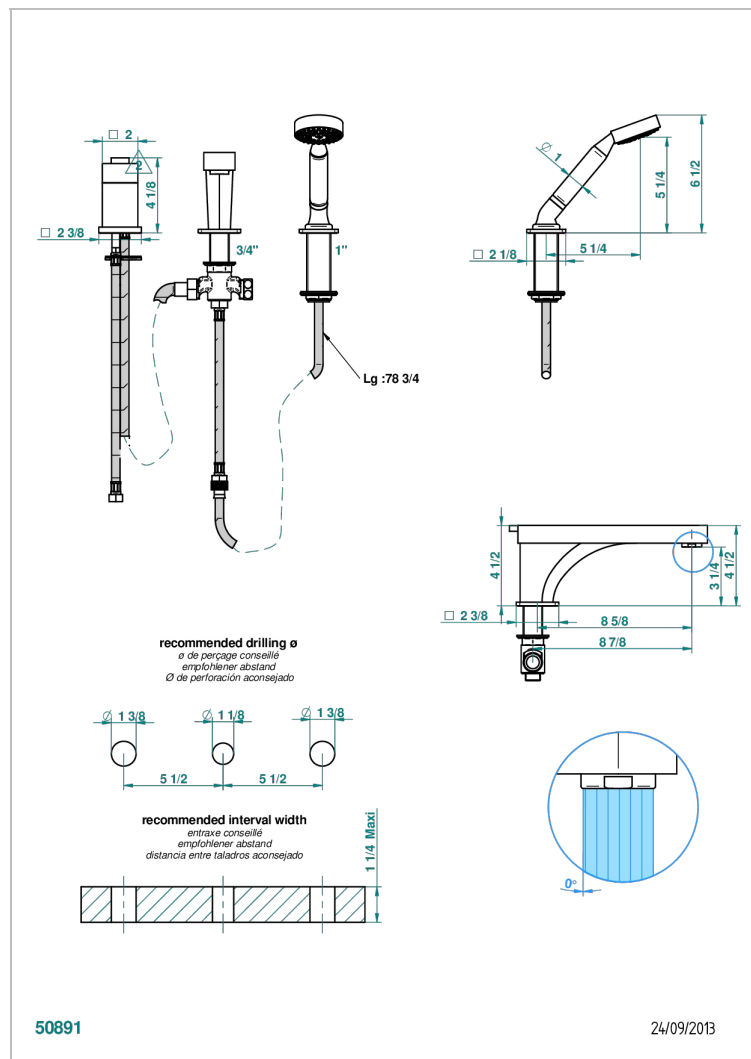

PROFIL BLACK ONYX WITH LEVER

A6P-113BSG

Rim mounted 3-hole bath/shower mixer, diverter to super goliath spout with ceramic mixer and handshower set

CHARACTERISTIC

- Profil Black Onyx with lever
- Rim mounted 3-hole bath/shower mixer, diverter to super goliath spout with ceramic mixer and handshower set

TECHNICAL SPECS

- Recommandé : 3 bars (max. 5 bars) - Advised : 43,5 psi (max. 72 psi)
- Bec : 25 l/min à 3 bars - Douchette : 9,5 l/min à 3 bars
- Spout : 6.6 gpm at 43.5 psi - Handshower : 2.5 gpm at 43.5 psi