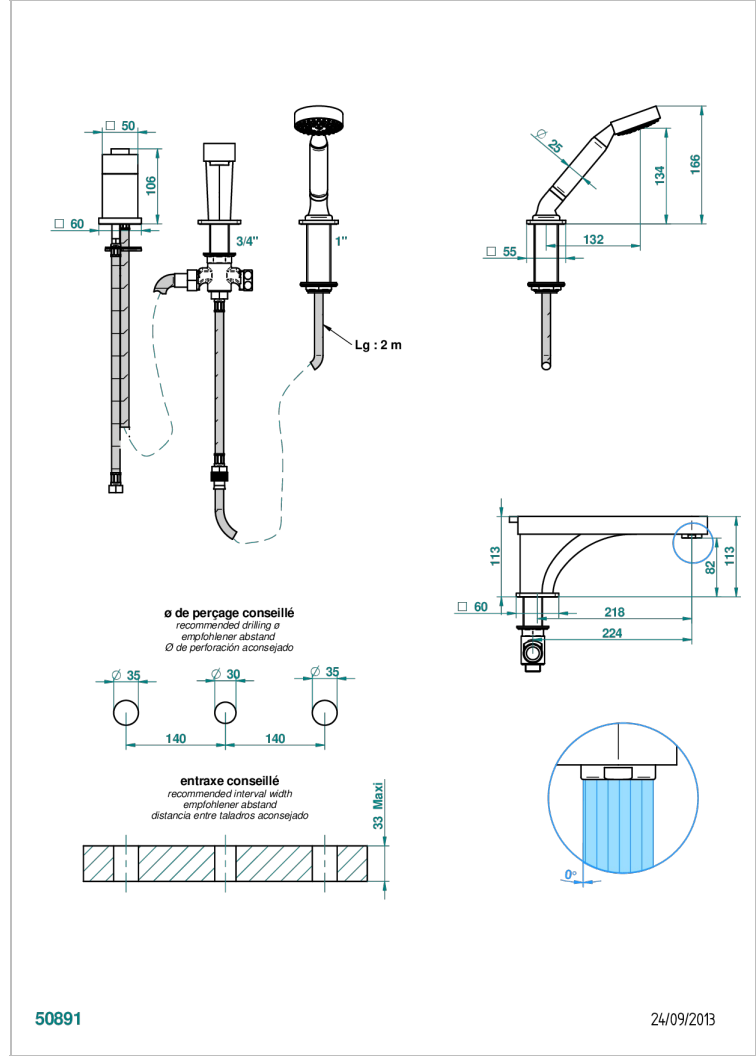

PROFIL BLACK ONYX

A6N-113BSG

THG[®]
PARIS

Rim mounted 3-hole bath/shower mixer, diverter to super goliath spout with ceramic mixer and handshower set

CHARACTERISTIC

- Profil Black Onyx
- Rim mounted 3-hole bath/shower mixer, diverter to super goliath spout with ceramic mixer and handshower set

TECHNICAL SPECS

- Recommandé : 3 bars (max. 5 bars) - Advised : 43,5 psi (max. 72 psi)
- Bec : 25 l/min à 3 bars - Douchette : 9,5 l/min à 3 bars
- Spout : 6.6 gpm at 43.5 psi - Handshower : 2.5 gpm at 43.5 psi