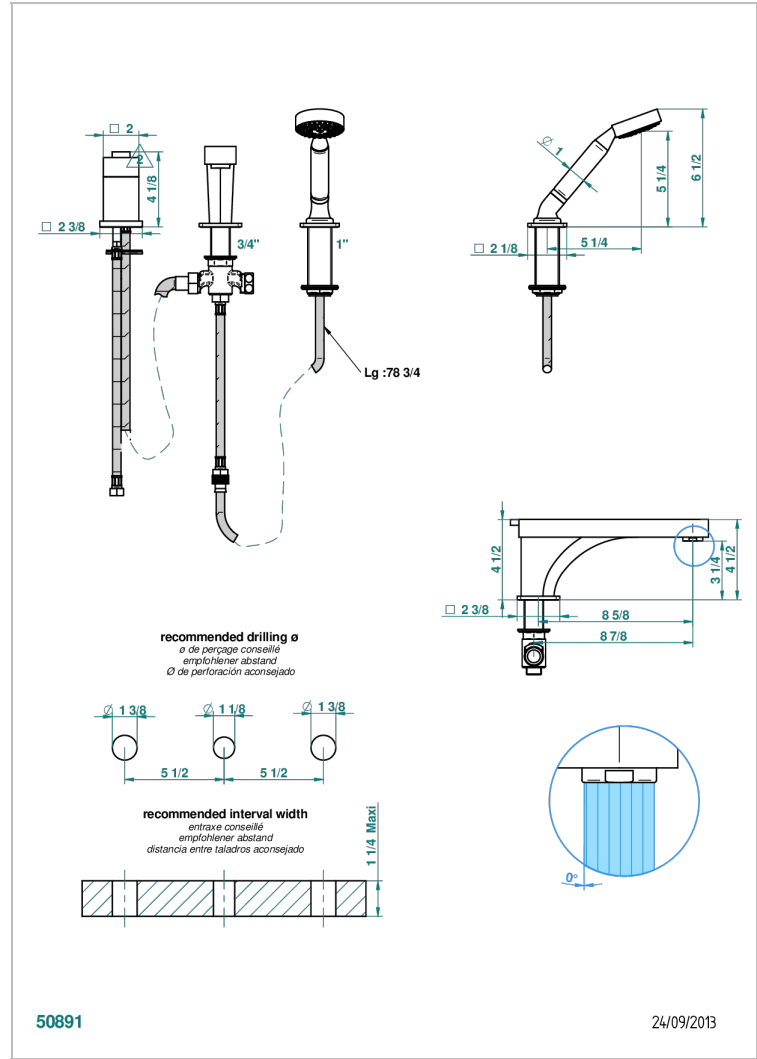

PROFIL BLACK ONYX

A6N-113BSG

THG[®]
PARIS

Rim mounted 3-hole bath/shower mixer, diverter to super goliath spout with ceramic mixer and handshower set

CHARACTERISTIC

- Profil Black Onyx
- Rim mounted 3-hole bath/shower mixer, diverter to super goliath spout with ceramic mixer and handshower set

TECHNICAL SPECS

- Recommandé : 3 bars (max. 5 bars) - Advised : 43,5 psi (max. 72 psi)
- Bec : 25 l/min à 3 bars - Douchette : 9,5 l/min à 3 bars
- Spout : 6.6 gpm at 43.5 psi - Handshower : 2.5 gpm at 43.5 psi

AVAILABLE FINITIONS

Antique nickel - H28
 Black ceram - D30
 Blush PVD - H62
 Brass color PVD - H49
 Brown bronze color PVD - F33
 Gold color PVD - H52

Graphite PVD - H64
 Lacquered light bronze - D01
 Matt Umber PVD - H67
 Matt blush PVD - H60
 Matt brass color PVD - H50
 Matt brown bronze color PVD - F34