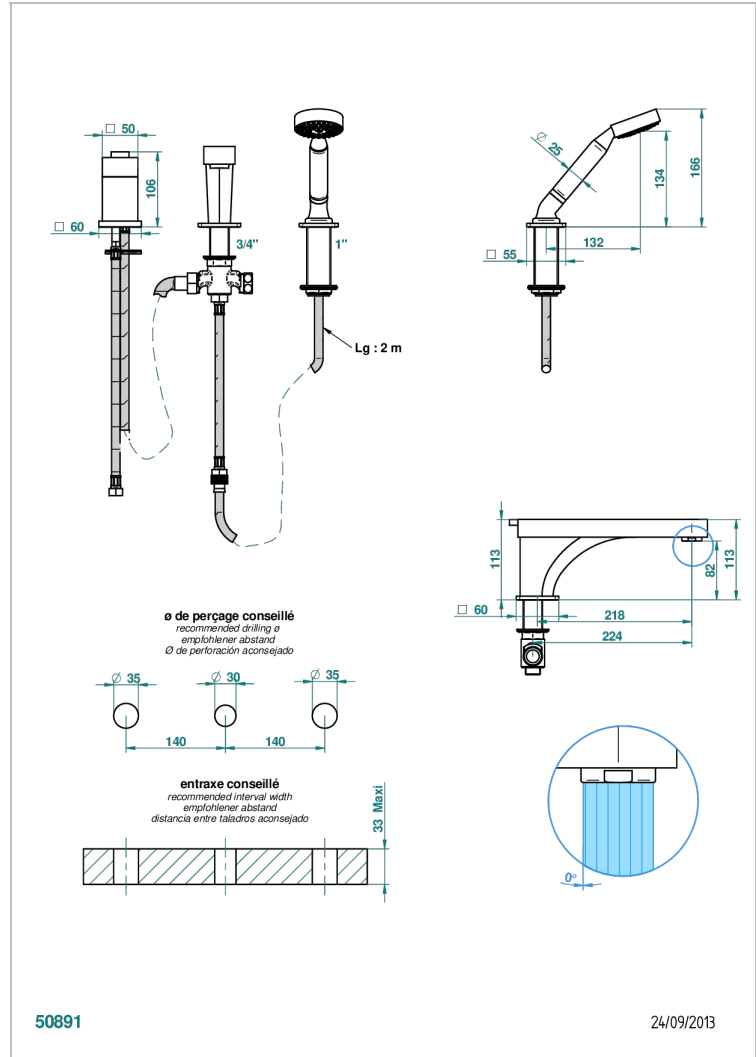

PROFIL BLACK ONYX

A6N-113BSG

THG[®]
PARIS

Rim mounted 3-hole bath/shower mixer, diverter to super goliath spout with ceramic mixer and handshower set

CHARACTERISTIC

- Profil Black Onyx
- Rim mounted 3-hole bath/shower mixer, diverter to super goliath spout with ceramic mixer and handshower set

TECHNICAL SPECS

- Recommandé : 3 bars (max. 5 bars) - Advised : 43,5 psi (max. 72 psi)
- Bec : 25 l/min à 3 bars - Douchette : 9,5 l/min à 3 bars
- Spout : 6.6 gpm at 43.5 psi - Handshower : 2.5 gpm at 43.5 psi