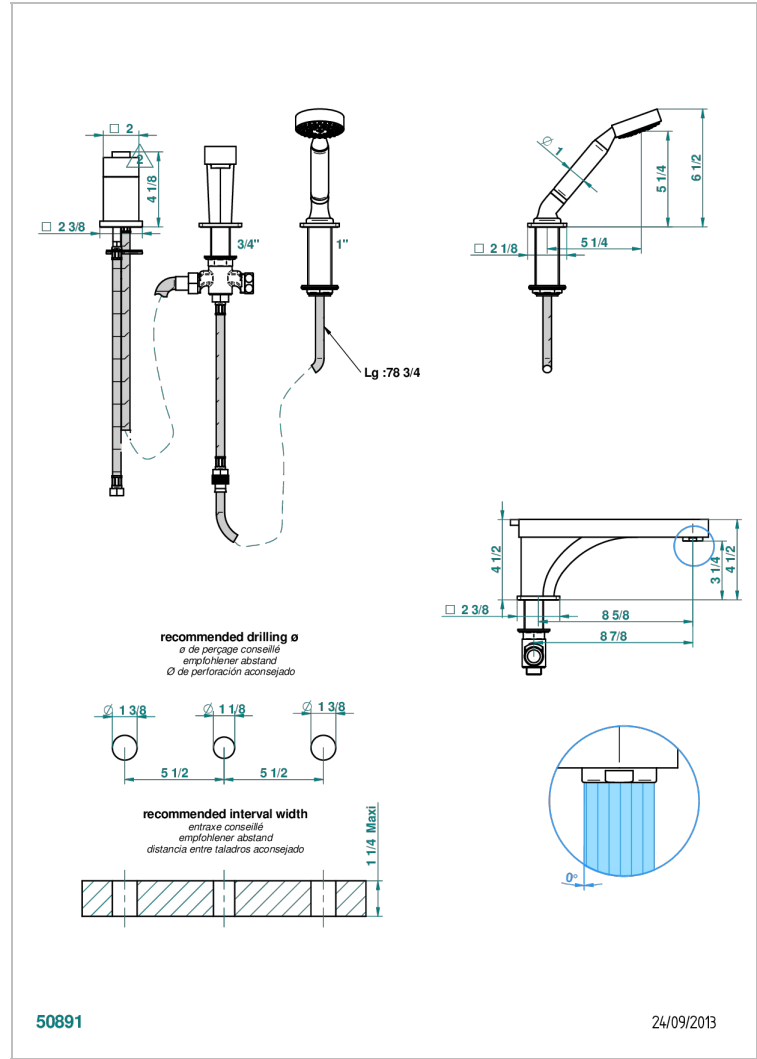

# PROFIL BLACK ONYX

A6N-113BSG

THG<sup>®</sup>  
PARIS

Rim mounted 3-hole bath/shower mixer, diverter to super goliath spout with ceramic mixer and handshower set

## CHARACTERISTIC

- Profil Black Onyx
- Rim mounted 3-hole bath/shower mixer, diverter to super goliath spout with ceramic mixer and handshower set

## TECHNICAL SPECS

- Recommandé : 3 bars (max. 5 bars) - Advised : 43,5 psi (max. 72 psi)
- Bec : 25 l/min à 3 bars - Douchette : 9,5 l/min à 3 bars
- Spout : 6.6 gpm at 43.5 psi - Handshower : 2.5 gpm at 43.5 psi