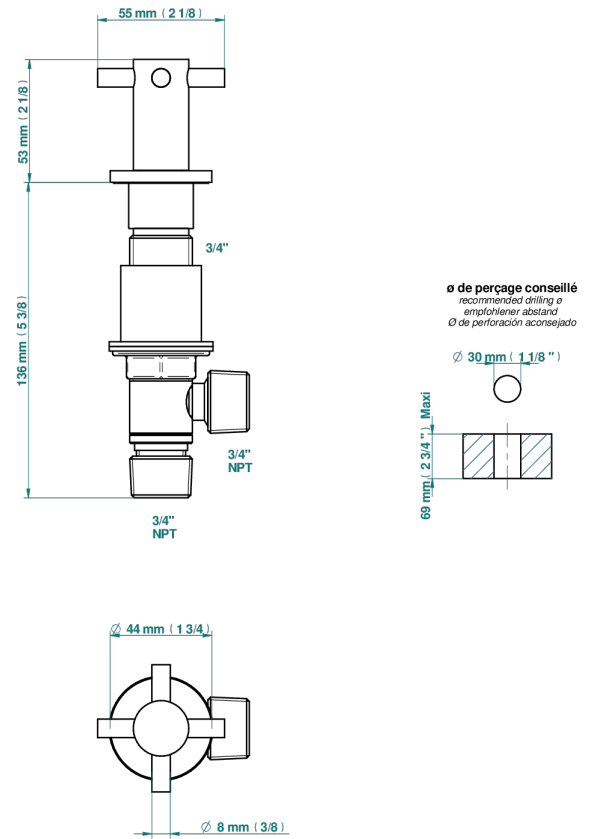

NANO

G5A-36

Rim mounted 3/4" valve

50889

25/05/2021

CHARACTERISTIC

- Nano
- Rim mounted 3/4" valve

AVAILABLE FINITIONS

Antique nickel - H28
Black ceram - D30
Matt chrome - C02
Matt gold - F07
Matt nickel (color finish) - C01
Polished chrome (color finish) - A02

Polished chrome / Polished gold (color finish) - G02
Polished gold (color finish) - F01
Polished nickel - B01
Soft gold - F30
Soft matt gold - F31