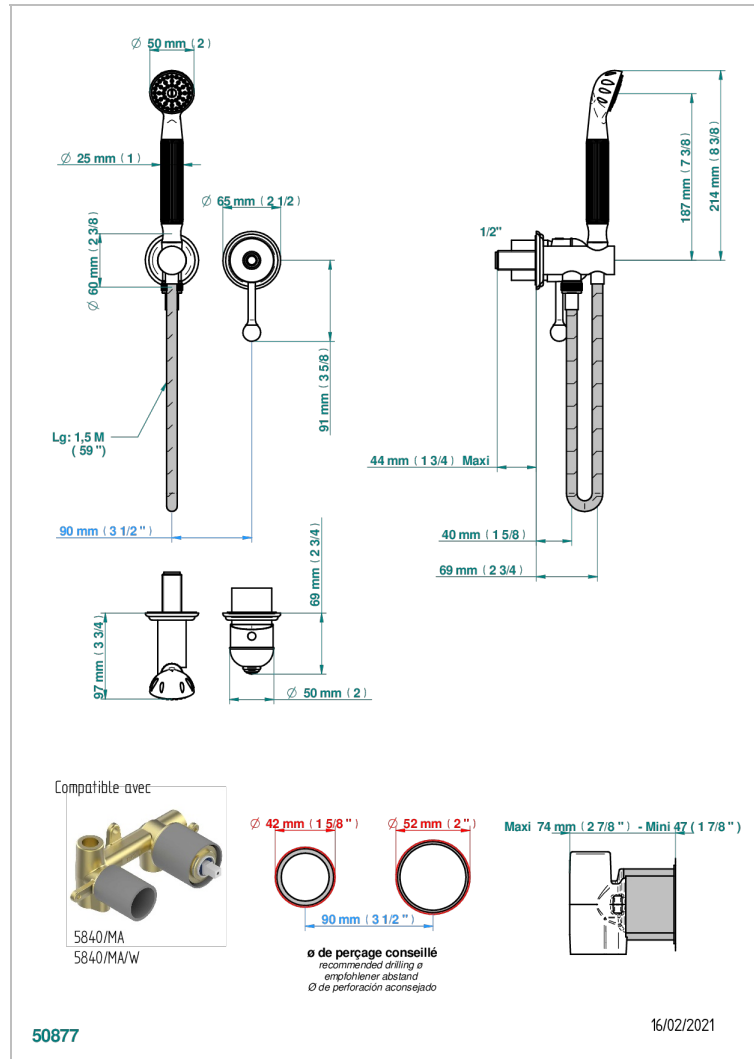

SULLY WHITE ONYX

U1S-6561B

Trim only for wall mixer with complete handshower on hook

CHARACTERISTIC

- Sully white onyx
- Trim only for wall mixer with complete handshower on hook

TECHNICAL SPECS

- Recommandé : 3 bars (max. 5 bars) - Advised : 43,5 psi (max. 72 psi)
- 9,5 l/min à 3 bars (2.5 gpm at 43.5 psi)

RELATED SKU'S

- Ref. G00-5840/MA Rough parts for concealed wall-mounted mixer with 1/2" outlet

AVAILABLE FINITIONS

Antique nickel - H28
Black ceram - D30
Blush PVD - H62
Brass color PVD - H49
Brown bronze color PVD - F33
Gold color PVD - H52