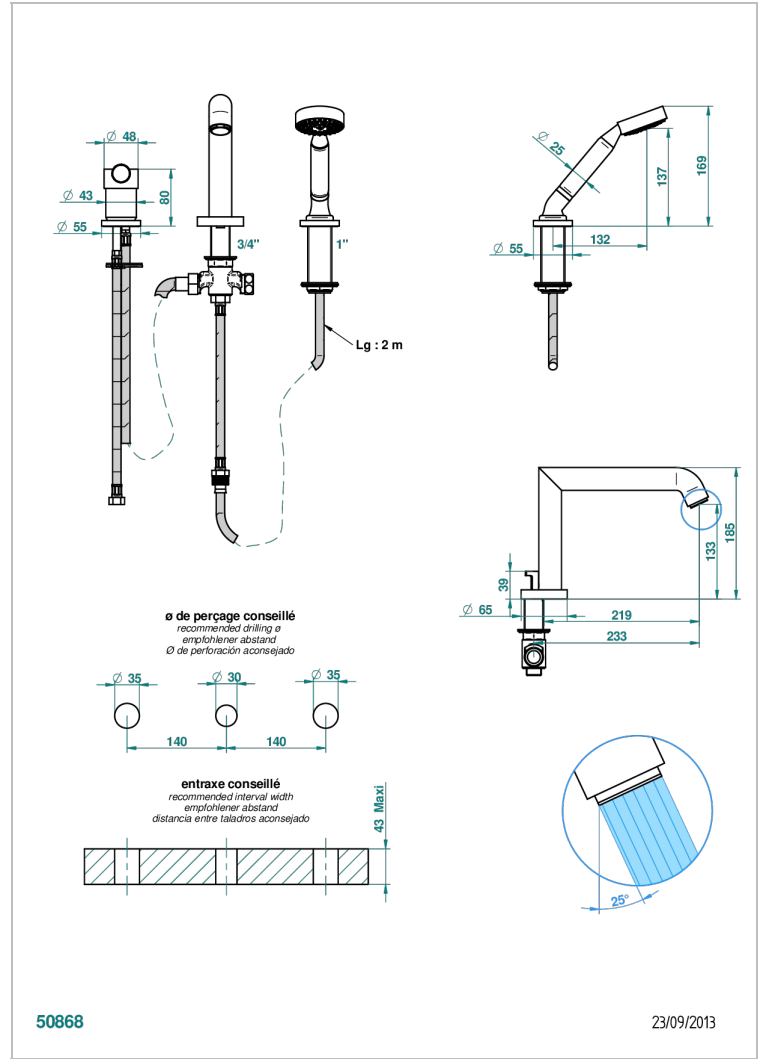

BAMBOU AMBER CRYSTAL

A34-113BSGUS

THG[®]
PARIS

Deck mounted tub filler single control with diverter super goliath spout and handshower, 3/4" valves

CHARACTERISTIC

- BamboU Amber crystal
- Deck mounted tub filler single control with diverter super goliath spout and handshower, 3/4" valves

TECHNICAL SPECS

- Recommandé : 3 bars (max. 5 bars) - Advised : 43,5 psi (max. 72 psi)
- Bec : 25 l/min à 3 bars - Douchette : 9,5 l/min à 3 bars
- Spout : 6.6 gpm at 43.5 psi - Handshower : 2.5 gpm at 43.5 psi