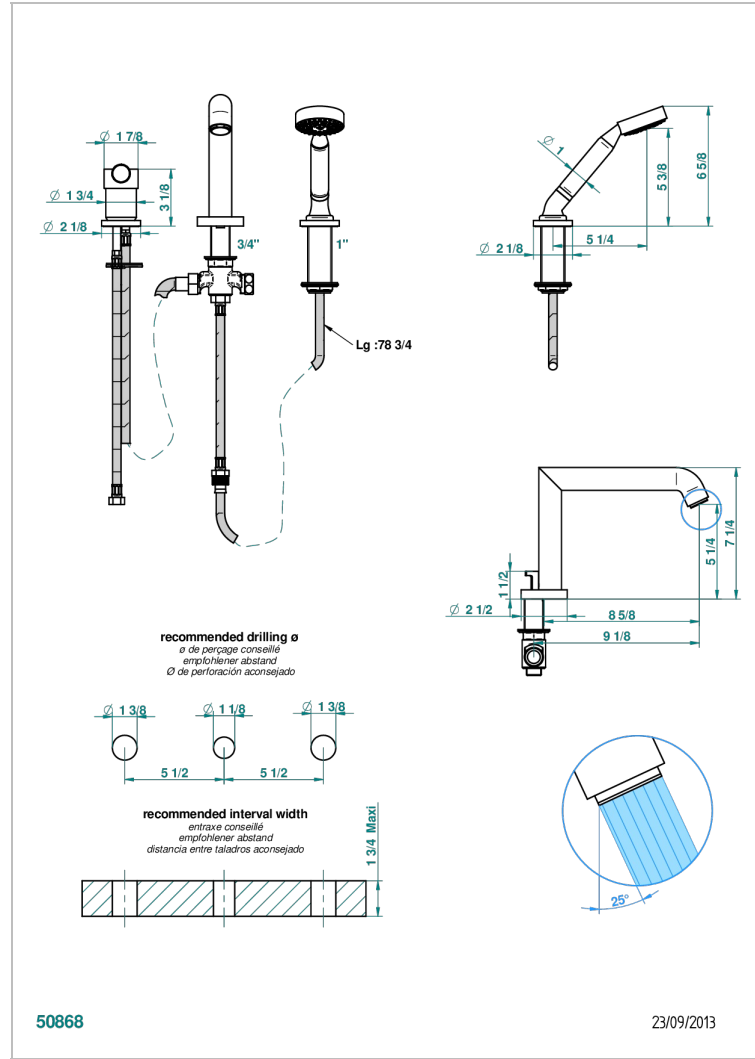

# BAMBOU AMBER CRYSTAL

A34-113BSGUS

THG<sup>®</sup>  
PARIS

Deck mounted tub filler single control with diverter super goliath spout and handshower, 3/4" valves

## CHARACTERISTIC

- BamboU Amber crystal
- Deck mounted tub filler single control with diverter super goliath spout and handshower, 3/4" valves

## TECHNICAL SPECS

- Recommandé : 3 bars (max. 5 bars) - Advised : 43,5 psi (max. 72 psi)
- Bec : 25 l/min à 3 bars - Douchette : 9,5 l/min à 3 bars
- Spout : 6.6 gpm at 43.5 psi - Handshower : 2.5 gpm at 43.5 psi