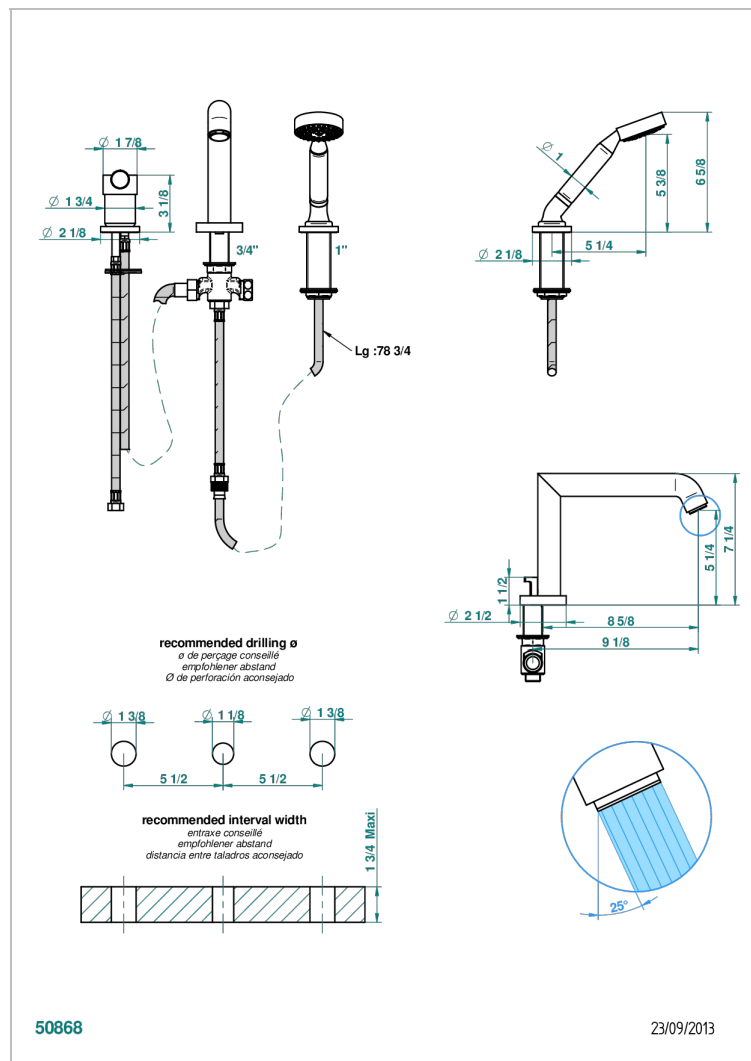

# BAMBOU AMBER CRYSTAL

A34-113BSG

Rim mounted 3-hole bath/shower mixer, diverter to super goliath spout with ceramic mixer and handshower set

## CHARACTERISTIC

- BamboU Amber crystal
- Rim mounted 3-hole bath/shower mixer, diverter to super goliath spout with ceramic mixer and handshower set

## TECHNICAL SPECS

- Recommandé : 3 bars (max. 5 bars) - Advised : 43,5 psi (max. 72 psi)
- Bec : 25 l/min à 3 bars - Douchette : 9,5 l/min à 3 bars
- Spout : 6.6 gpm at 43.5 psi - Handshower : 2.5 gpm at 43.5 psi