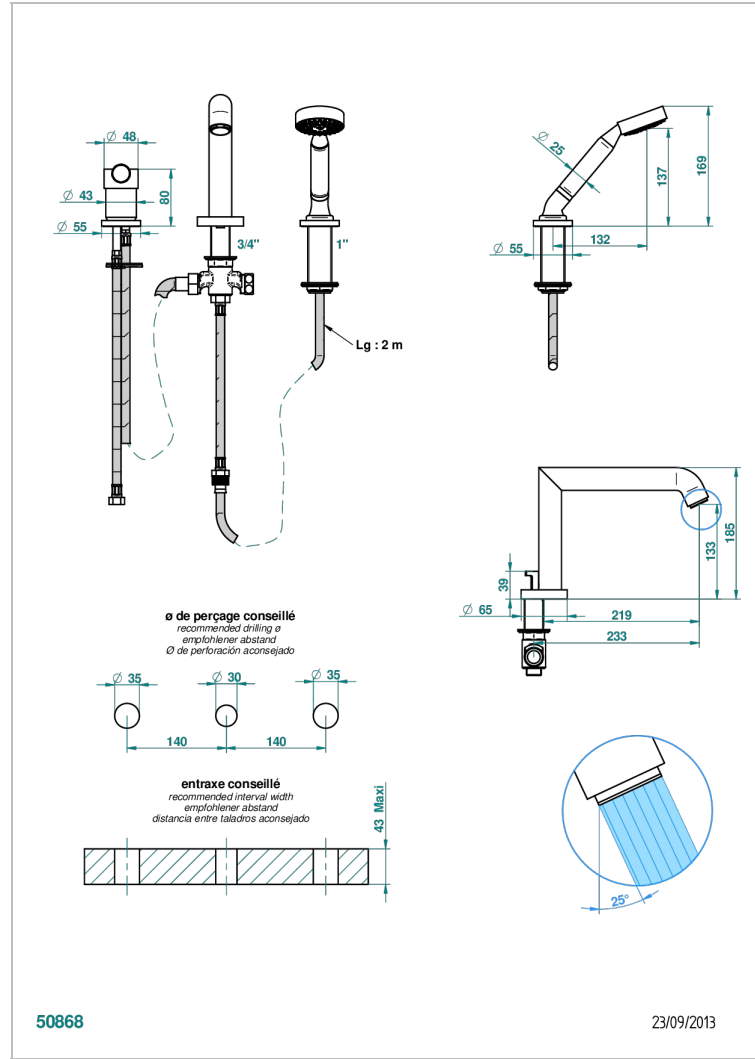

BAMBOU AMBER CRYSTAL

A34-113BSG

THG[®]
PARIS

Rim mounted 3-hole bath/shower mixer, diverter to super goliath spout with ceramic mixer and handshower set

CHARACTERISTIC

- BamboU Amber crystal
- Rim mounted 3-hole bath/shower mixer, diverter to super goliath spout with ceramic mixer and handshower set

TECHNICAL SPECS

- Recommandé : 3 bars (max. 5 bars) - Advised : 43,5 psi (max. 72 psi)
- Bec : 25 l/min à 3 bars - Douchette : 9,5 l/min à 3 bars
- Spout : 6.6 gpm at 43.5 psi - Handshower : 2.5 gpm at 43.5 psi