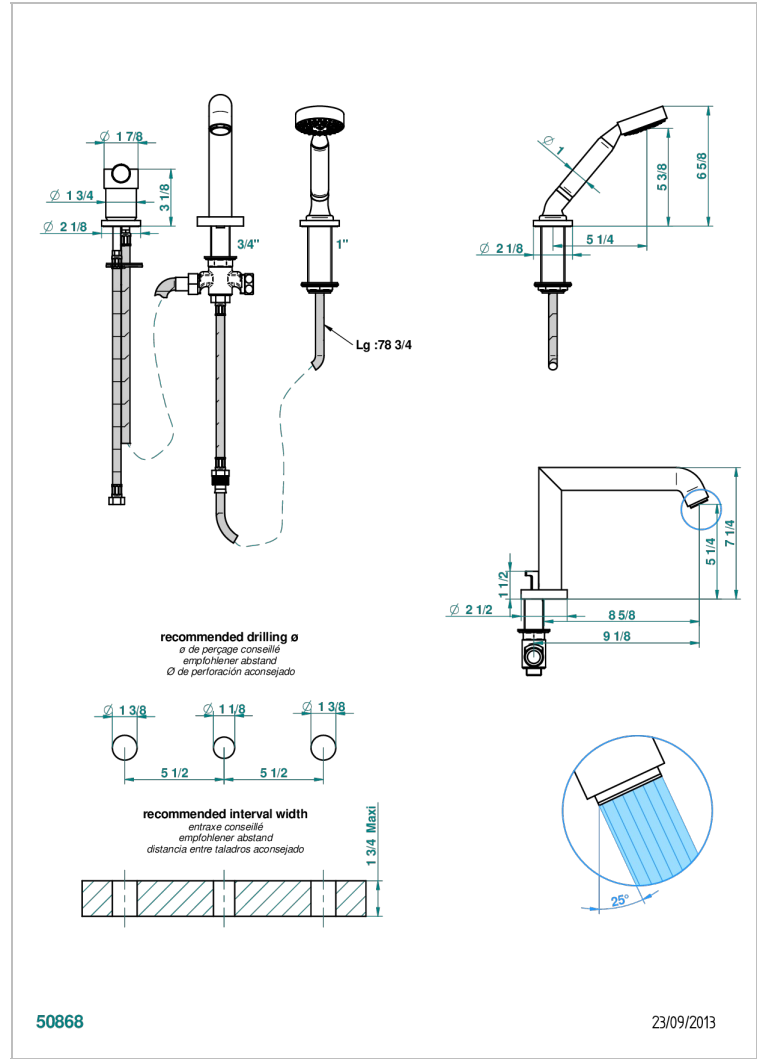

BAMBOU AMBER CRYSTAL

A34-113BSG

THG[®]
PARIS

Rim mounted 3-hole bath/shower mixer, diverter to super goliath spout with ceramic mixer and handshower set

CHARACTERISTIC

- BamboU Amber crystal
- Rim mounted 3-hole bath/shower mixer, diverter to super goliath spout with ceramic mixer and handshower set

TECHNICAL SPECS

- Recommandé : 3 bars (max. 5 bars) - Advised : 43,5 psi (max. 72 psi)
- Bec : 25 l/min à 3 bars - Douchette : 9,5 l/min à 3 bars
- Spout : 6.6 gpm at 43.5 psi - Handshower : 2.5 gpm at 43.5 psi