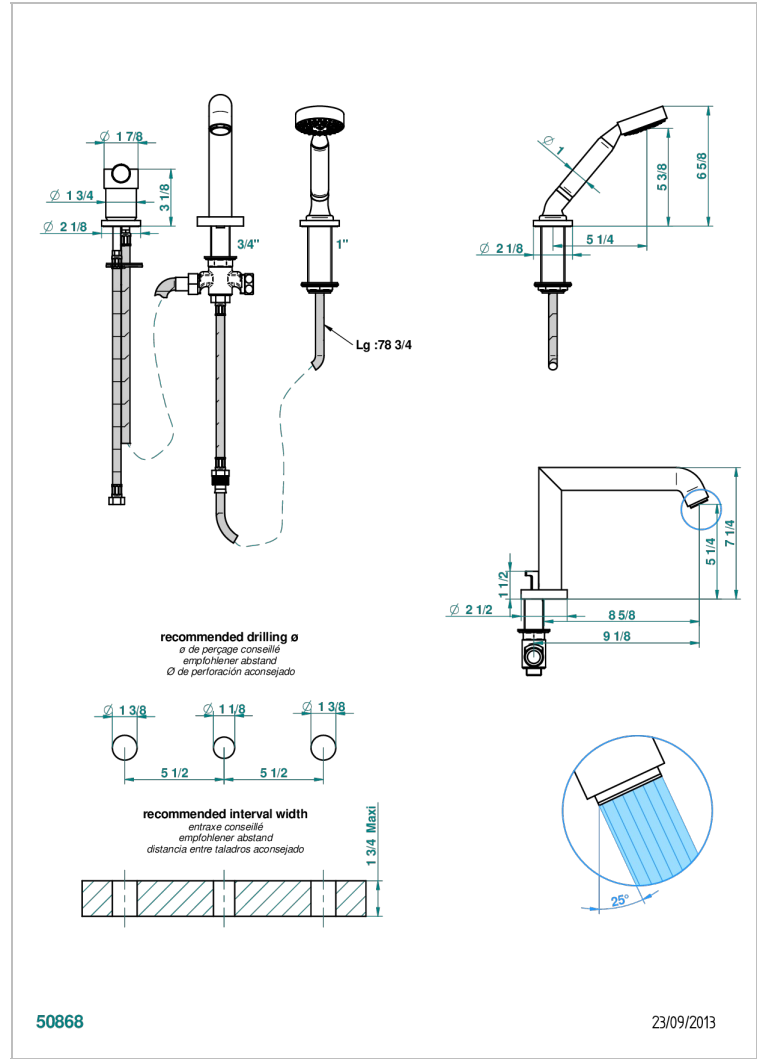

BAMBOU AMBER CRYSTAL

A34-113BSG

Rim mounted 3-hole bath/shower mixer, diverter to super goliath spout with ceramic mixer and handshower set

CHARACTERISTIC

- BamboU Amber crystal
- Rim mounted 3-hole bath/shower mixer, diverter to super goliath spout with ceramic mixer and handshower set

TECHNICAL SPECS

- Recommandé : 3 bars (max. 5 bars) - Advised : 43,5 psi (max. 72 psi)
- Bec : 25 l/min à 3 bars - Douchette : 9,5 l/min à 3 bars
- Spout : 6.6 gpm at 43.5 psi - Handshower : 2.5 gpm at 43.5 psi