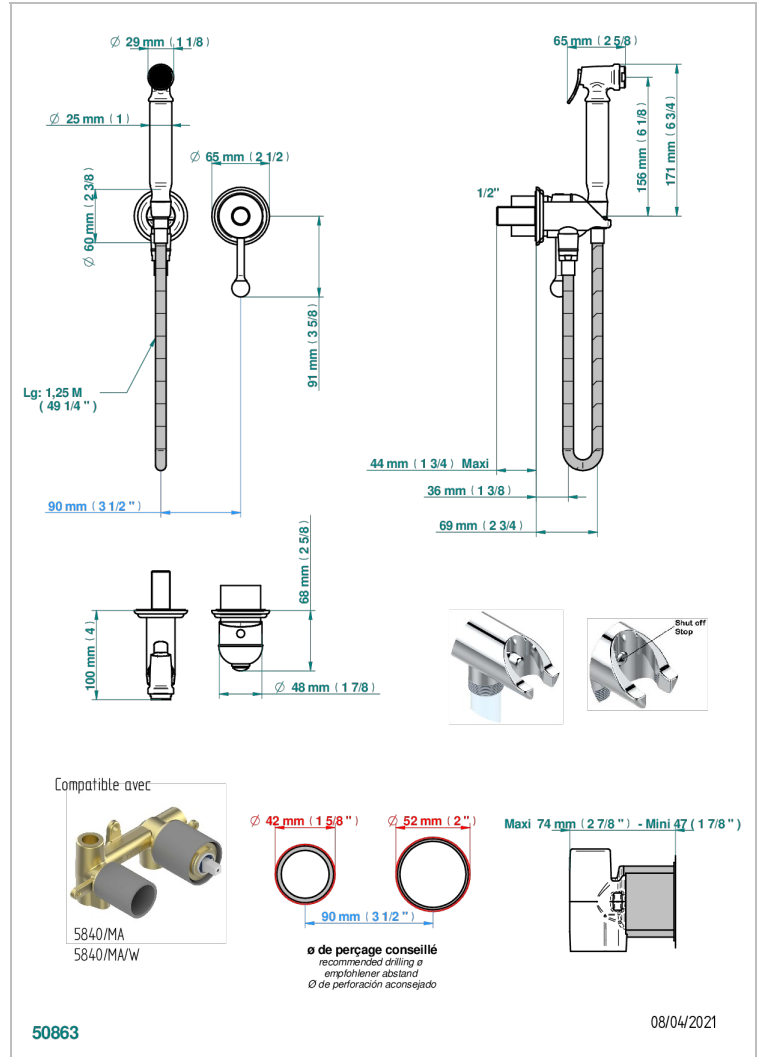

Trim only for WC douche including: trigger spray, wall mounted single lever mixer, reinforced hose (49 1/4"), wall outlet with integrated elbow with safety stopper

### CHARACTERISTIC

- ACS : 19ACCLY412

### TECHNICAL SPECS

- Recommandé : 3 bars (max. 5 bars) - Advised : 43,5 psi (max. 72 psi)
- 9,5 l/min à 3 bars (2.5 gpm at 43.5 psi)

### RELATED SKU'S

- Ref. G00-5840/MAUS Rough parts for concealed wall-mounted mixer with 1/2" outlet