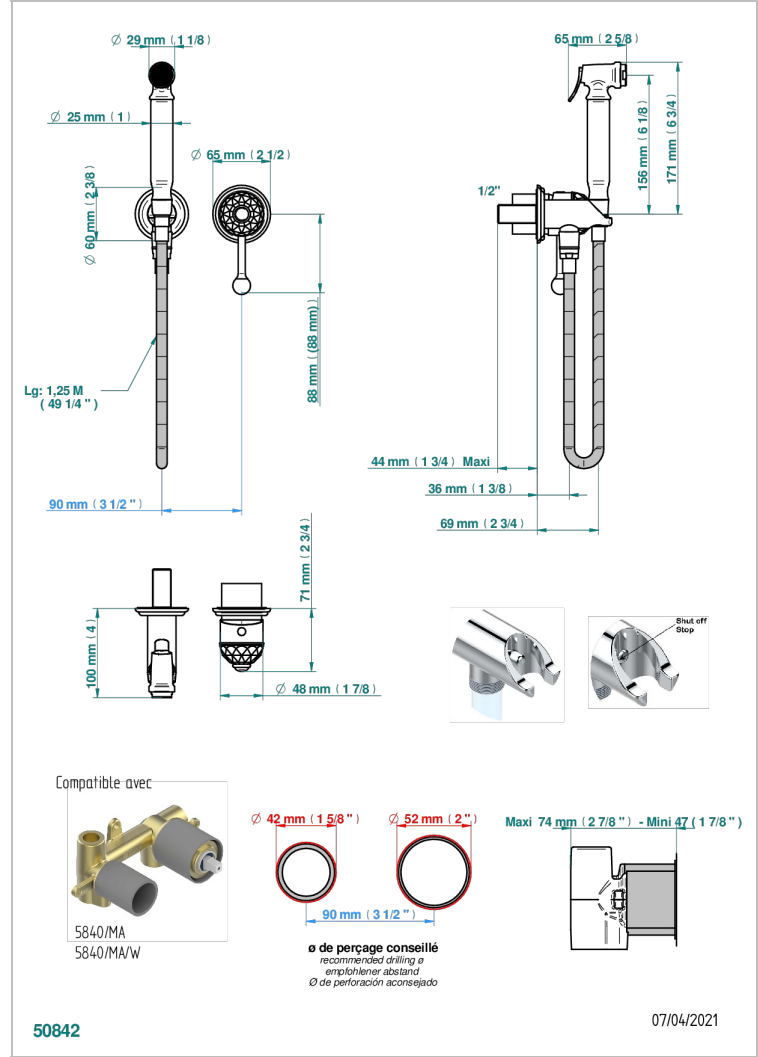

DUOMO CRYSTAL

U4F-5840/MBG

THG
PARIS

Trim only for WC douche including: trigger spray, wall mounted single lever mixer, reinforced hose (49 1/4"), wall outlet with integrated elbow with safety stopper

CHARACTERISTIC

- ACS : 19ACCLY412

STANDARDS

RELATED SKU'S

- Ref. G00-5840/MAUS Rough parts for concealed wall-mounted mixer with 1/2" outlet

AVAILABLE FINITIONS

Black ceram - D30
Blush PVD - H62
Brass color PVD - H49
Brown bronze color PVD - F33
Chrome polished - A02
Chrome polished / gold polished - G02

TECHNICAL SPECS

- Recommandé : 3 bars (max. 5 bars) - Advised : 43,5 psi (max. 72 psi)
- 9,5 l/min à 3 bars (2.5 gpm at 43.5 psi)