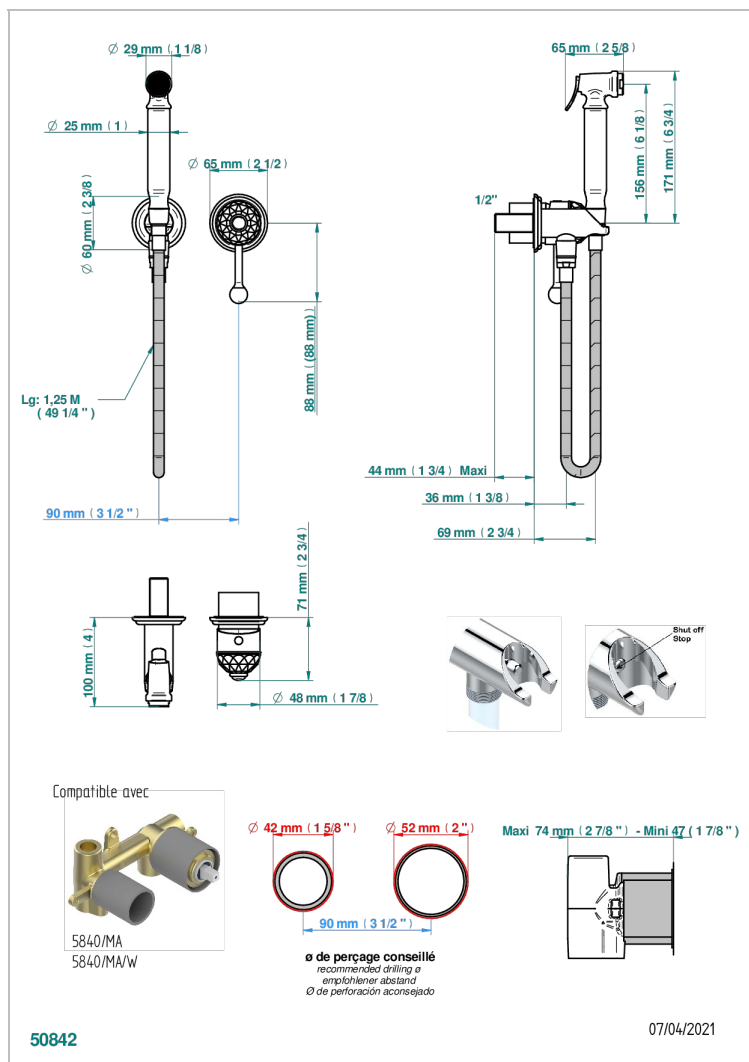

MANDARINE CRISTALLIA DIAMANT

U1K-5840/MBG

Trim only for WC douche including: trigger spray, wall mounted single lever mixer, reinforced hose (49 1/4"), wall outlet with integrated elbow with safety stopper

CHARACTERISTIC

- ACS : 19ACCLY412

STANDARDS

RELATED SKU'S

- Ref. G00-5840/MAUS Rough parts for concealed wall-mounted mixer with 1/2" outlet

AVAILABLE FINITIONS

Black ceram - D30
Blush PVD - H62
Brass color PVD - H49
Brown bronze color PVD - F33
Chrome polished - A02
Chrome polished / gold polished - G02