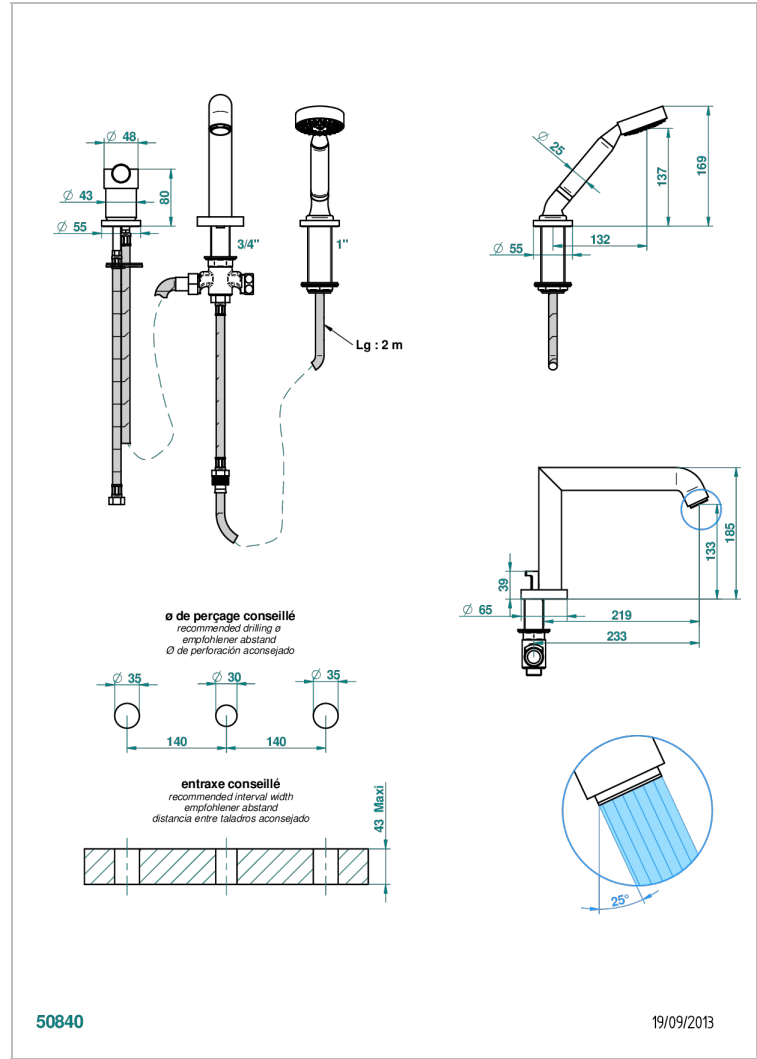

# BAMBOU BLACK CRYSTAL

A33-113BSG

THG<sup>®</sup>  
PARIS

Rim mounted 3-hole bath/shower mixer, diverter to super goliath spout with ceramic mixer and handshower set

## CHARACTERISTIC

- BamboU Black crystal
- Rim mounted 3-hole bath/shower mixer, diverter to super goliath spout with ceramic mixer and handshower set

## TECHNICAL SPECS

- Recommandé : 3 bars (max. 5 bars) - Advised : 43,5 psi (max. 72 psi)
- Bec : 25 l/min à 3 bars - Douchette : 9,5 l/min à 3 bars
- Spout : 6.6 gpm at 43.5 psi - Handshower : 2.5 gpm at 43.5 psi