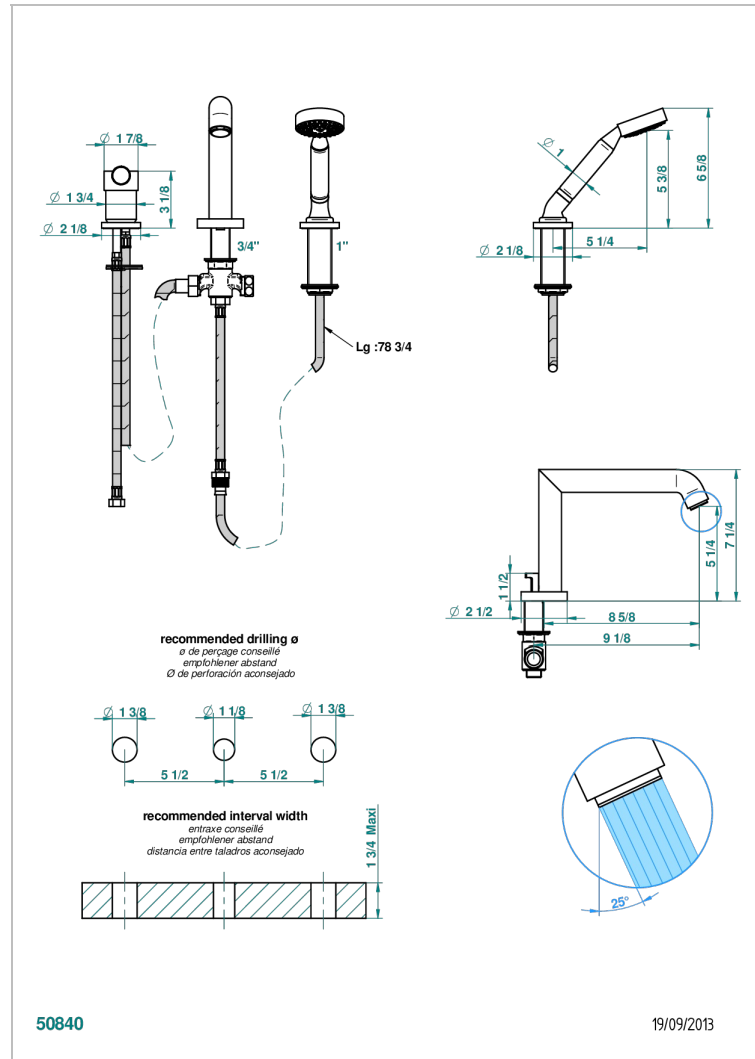

BAMBOU BLACK CRYSTAL

A33-113BSG

THG[®]
PARIS

Rim mounted 3-hole bath/shower mixer, diverter to super goliath spout with ceramic mixer and handshower set

CHARACTERISTIC

- Bambou Black crystal
- Rim mounted 3-hole bath/shower mixer, diverter to super goliath spout with ceramic mixer and handshower set

TECHNICAL SPECS

- Recommandé : 3 bars (max. 5 bars) - Advised : 43,5 psi (max. 72 psi)
- Bec : 25 l/min à 3 bars - Douchette : 9,5 l/min à 3 bars
- Spout : 6.6 gpm at 43.5 psi - Handshower : 2.5 gpm at 43.5 psi