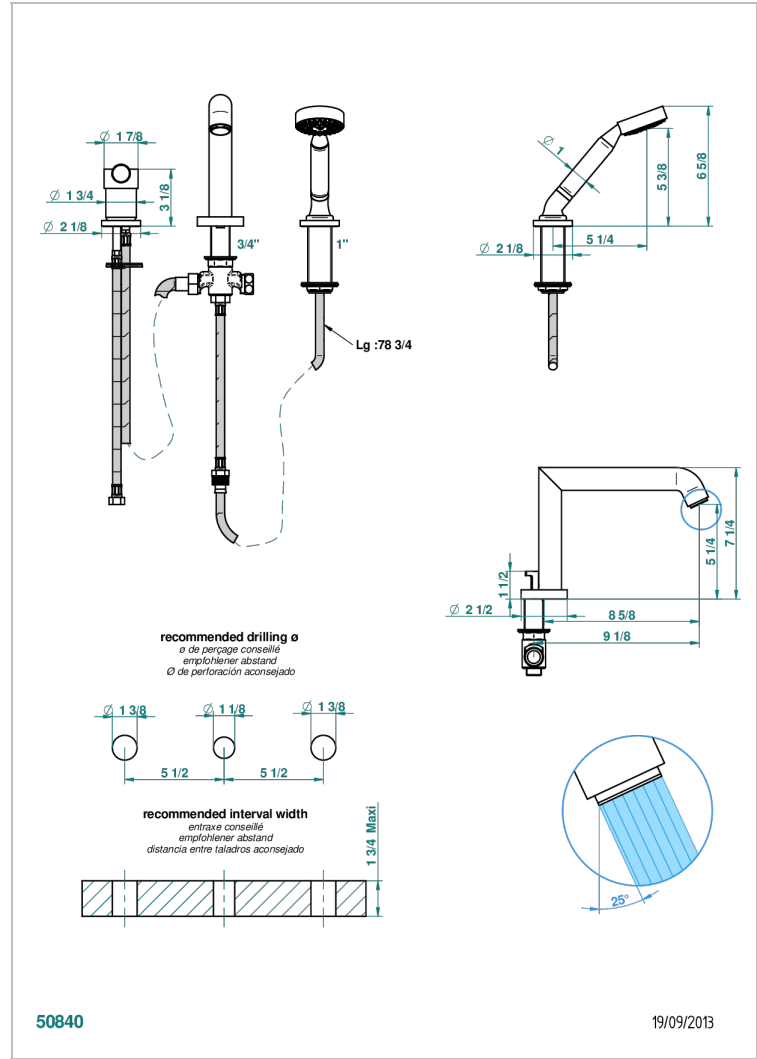

BAMBOU BLACK CRYSTAL

A33-113BSG

THG[®]
PARIS

Rim mounted 3-hole bath/shower mixer, diverter to super goliath spout with ceramic mixer and handshower set

CHARACTERISTIC

- Bambou Black crystal
- Rim mounted 3-hole bath/shower mixer, diverter to super goliath spout with ceramic mixer and handshower set

TECHNICAL SPECS

- Recommandé : 3 bars (max. 5 bars) - Advised : 43,5 psi (max. 72 psi)
- Bec : 25 l/min à 3 bars - Douchette : 9,5 l/min à 3 bars
- Spout : 6.6 gpm at 43.5 psi - Handshower : 2.5 gpm at 43.5 psi