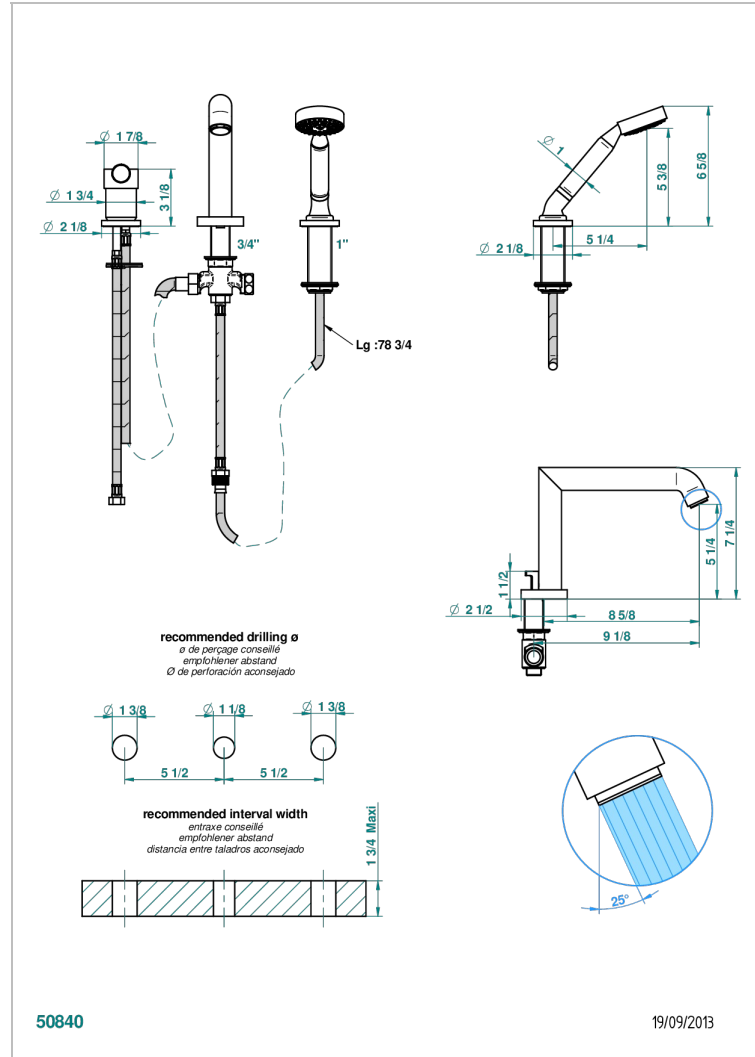

# BAMBOU BLACK CRYSTAL

A33-113BSG

THG<sup>®</sup>  
PARIS

Rim mounted 3-hole bath/shower mixer, diverter to super goliath spout with ceramic mixer and handshower set

## CHARACTERISTIC

- Bambou Black crystal
- Rim mounted 3-hole bath/shower mixer, diverter to super goliath spout with ceramic mixer and handshower set

## TECHNICAL SPECS

- Recommandé : 3 bars (max. 5 bars) - Advised : 43,5 psi (max. 72 psi)
- Bec : 25 l/min à 3 bars - Douchette : 9,5 l/min à 3 bars
- Spout : 6.6 gpm at 43.5 psi - Handshower : 2.5 gpm at 43.5 psi