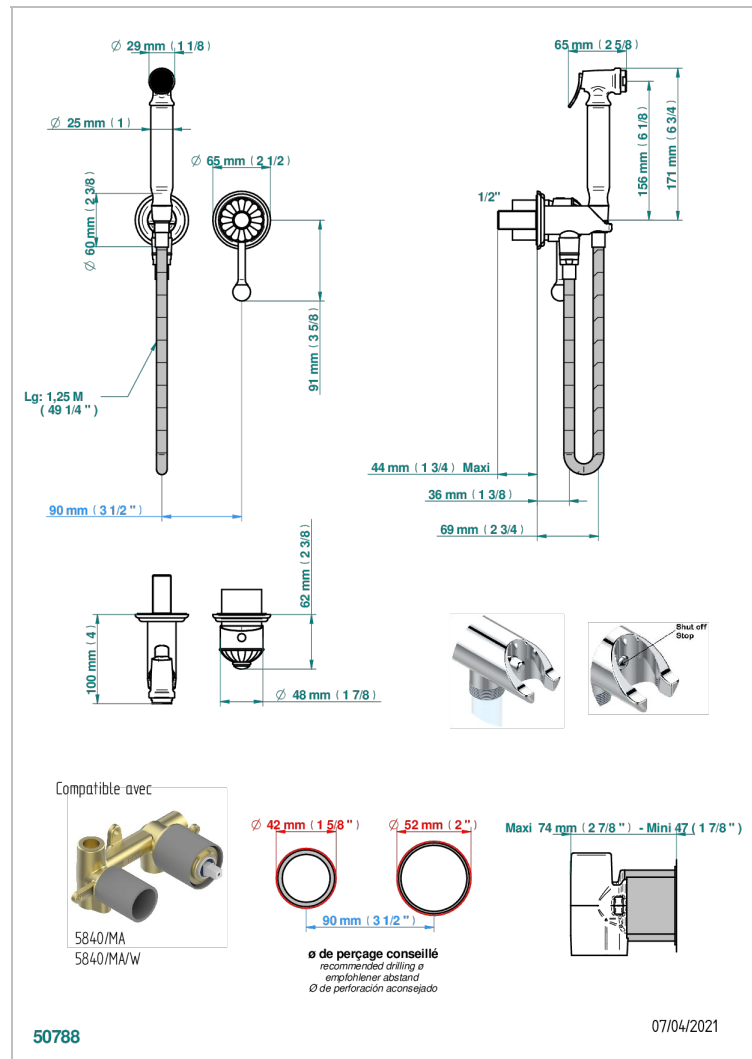

MANDARINE CLEAR CRYSTAL

UID-5840/MBG

Trim only for WC douche including: trigger spray, wall mounted single lever mixer, reinforced hose (49 1/4"), wall outlet with integrated elbow with safety stopper

CHARACTERISTIC

- ACS : 19ACCLY412

STANDARDS

TECHNICAL SPECS

- Recommandé : 3 bars (max. 5 bars) - Advised : 43,5 psi (max. 72 psi)
- 9,5 l/min à 3 bars (2.5 gpm at 43.5 psi)

RELATED SKU'S

- Ref. G00-5840/MAUS Rough parts for concealed wall-mounted mixer with 1/2" outlet