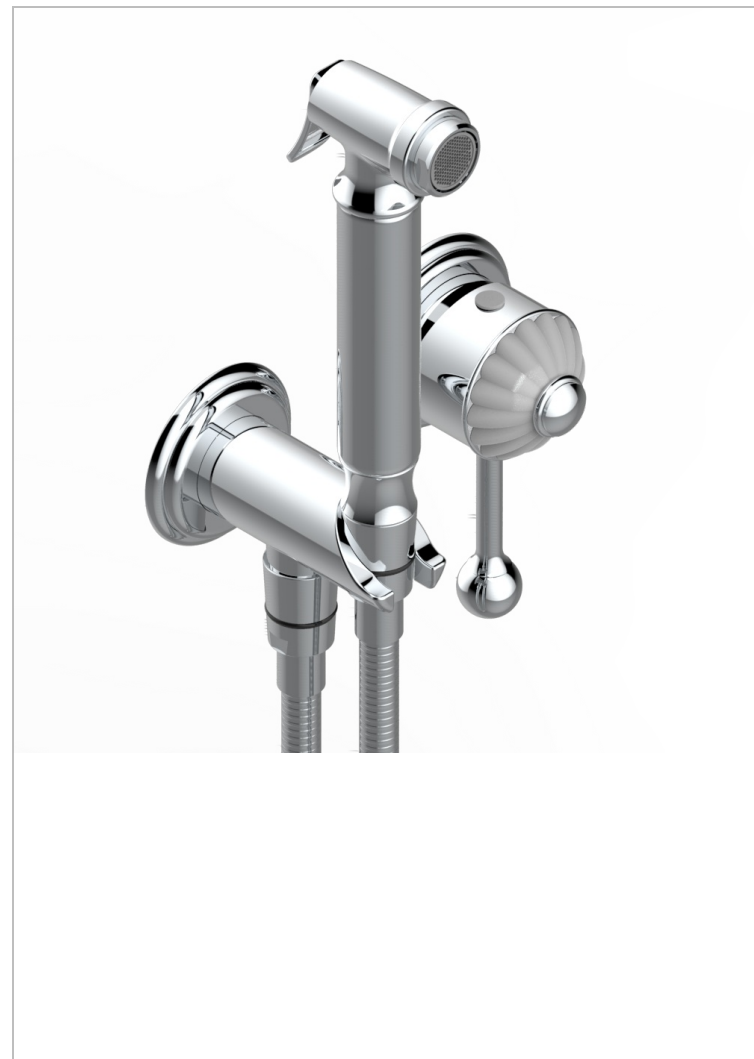

MANDARINE CLEAR CRYSTAL

UID-5840/MBG

Trim only for WC douche including: trigger spray, wall mounted single lever mixer, reinforced hose (49 1/4"), wall outlet with integrated elbow with safety stopper

CHARACTERISTIC

- ACS : 19ACCLY412

STANDARDS

TECHNICAL SPECS

- Recommandé : 3 bars (max. 5 bars) - Advised : 43,5 psi (max. 72 psi)
- 9,5 l/min à 3 bars (2.5 gpm at 43.5 psi)

RELATED SKU'S

- Ref. G00-5840/MAUS Rough parts for concealed wall-mounted mixer with 1/2" outlet