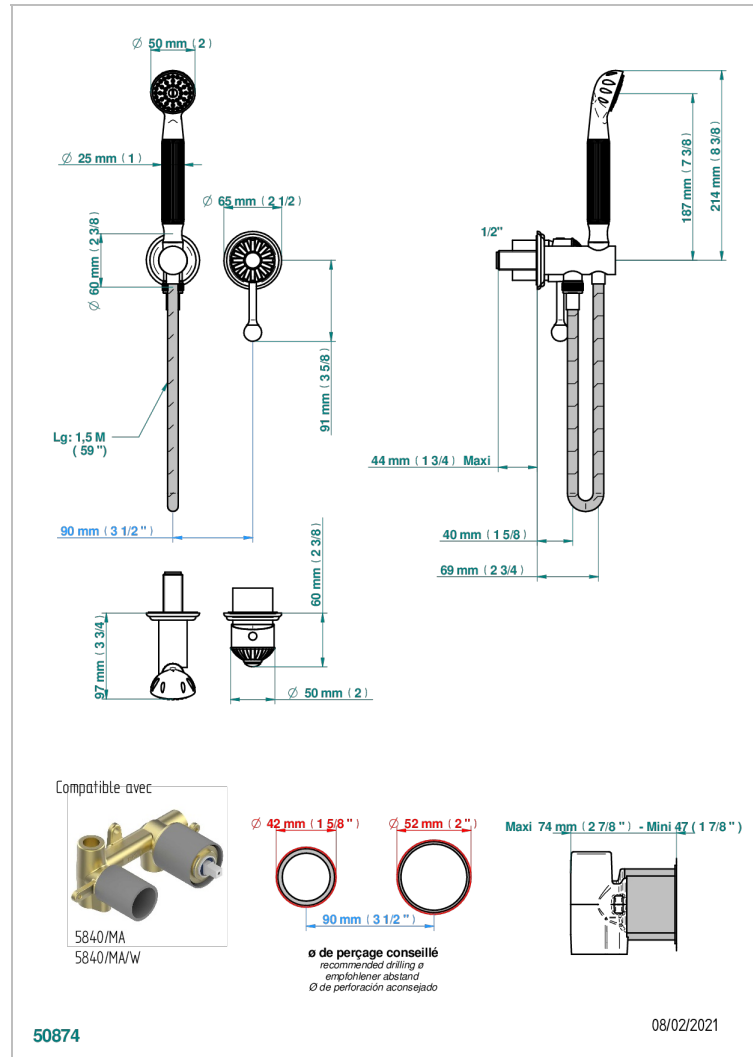

MANDARINE METAL

U1A-6561B

Trim only for wall mixer with complete handshower on hook

CHARACTERISTIC

- Mandarin Metal
- Trim only for wall mixer with complete handshower on hook

TECHNICAL SPECS

- Recommandé : 3 bars (max. 5 bars) - Advised : 43,5 psi (max. 72 psi)
- 9,5 l/min à 3 bars (2.5 gpm at 43.5 psi)

RELATED SKU'S

- Ref. G00-5840/MA Rough parts for concealed wall-mounted mixer with 1/2" outlet

AVAILABLE FINITIONS

Antique nickel - H28
Black ceram - D30
Blush PVD - H62
Brass color PVD - H49
Brown bronze color PVD - F33
Gold color PVD - H52