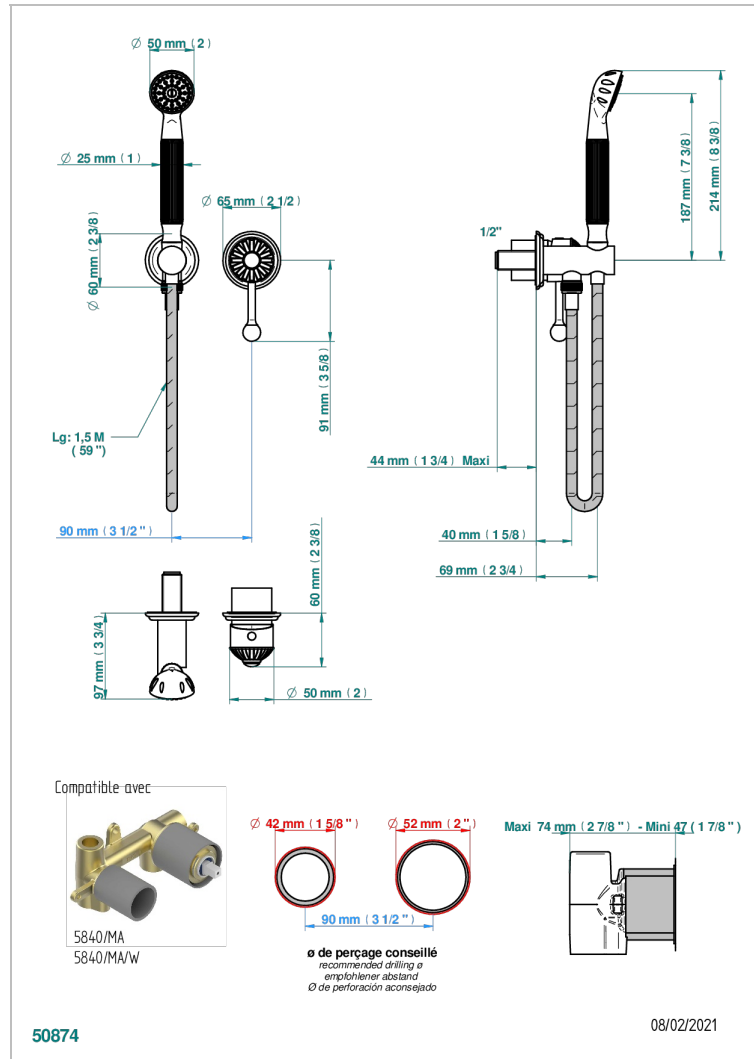

Trim only for wall mixer with complete handshower on hook

CHARACTERISTIC

- Jaipur Metal
- Trim only for wall mixer with complete handshower on hook

TECHNICAL SPECS

- Recommandé : 3 bars (max. 5 bars) - Advised : 43,5 psi (max. 72 psi)
- 9,5 l/min à 3 bars (2.5 gpm at 43.5 psi)

RELATED SKU'S

- Ref. G00-5840/MA Rough parts for concealed wall-mounted mixer with 1/2" outlet

AVAILABLE FINITIONS

Antique nickel - H28
Black ceram - D30
Blush PVD - H62
Brass color PVD - H49
Brown bronze color PVD - F33
Gold color PVD - H52