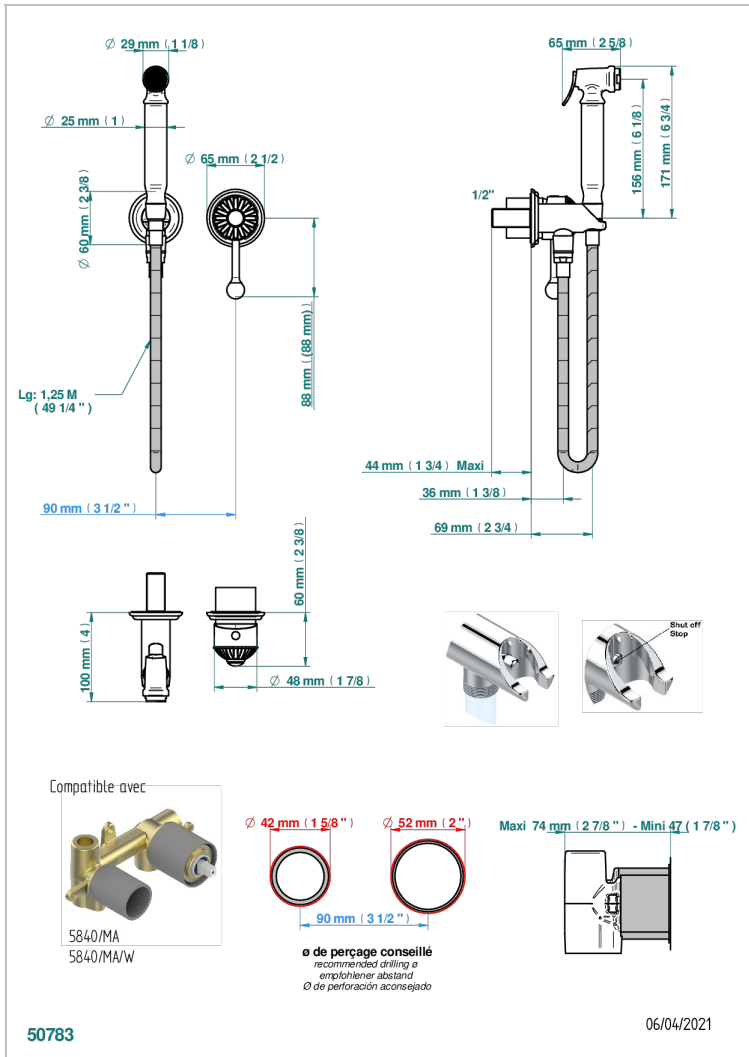

MANDARINE METAL

U1A-5840/MBG

THG
PARIS

Trim only for WC douche including: trigger spray, wall mounted single lever mixer, reinforced hose (49 1/4"), wall outlet with integrated elbow with safety stopper

CHARACTERISTIC

- ACS : 19ACCLY412

STANDARDS

RELATED SKU'S

- Ref. G00-5840/MAUS Rough parts for concealed wall-mounted mixer with 1/2" outlet

AVAILABLE FINITIONS

Black ceram - D30
Blush PVD - H62
Brass color PVD - H49
Brown bronze color PVD - F33
Chrome polished - A02
Chrome polished / gold polished - G02