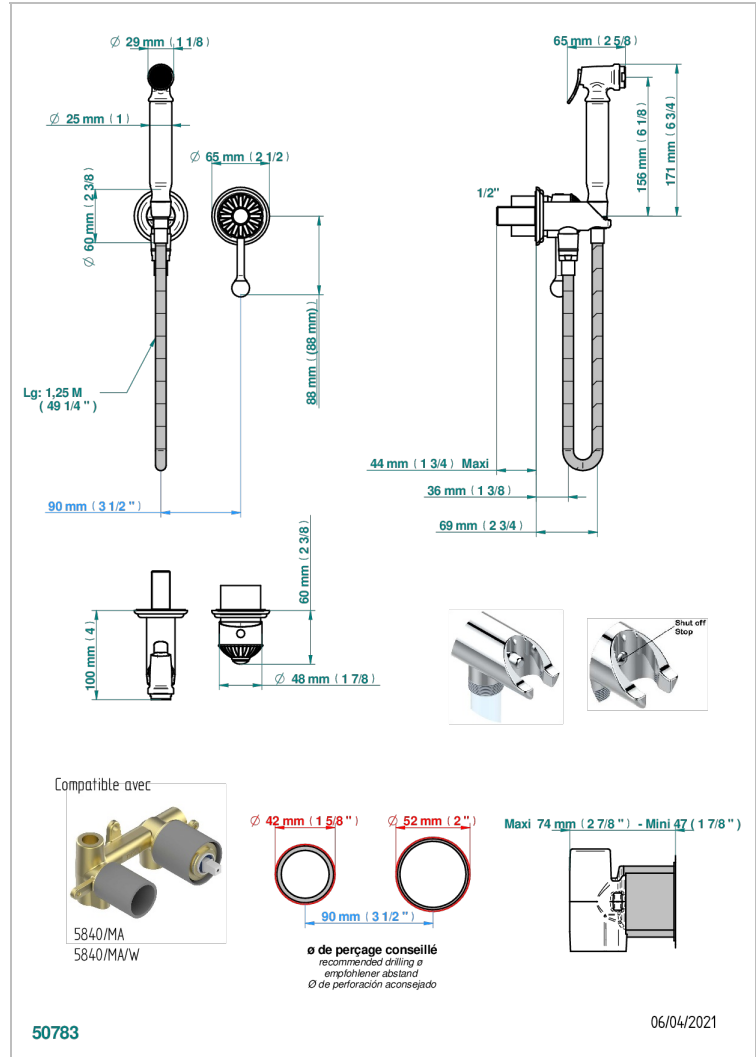

Trim only for WC douche including: trigger spray, wall mounted single lever mixer, reinforced hose (49 1/4"), wall outlet with integrated elbow with safety stopper

CHARACTERISTIC

- ACS : 19ACCLY412

STANDARDS

TECHNICAL SPECS

- Recommandé : 3 bars (max. 5 bars) - Advised : 43,5 psi (max. 72 psi)
- 9,5 l/min à 3 bars (2.5 gpm at 43.5 psi)

RELATED SKU'S

- Ref. G00-5840/MAUS Rough parts for concealed wall-mounted mixer with 1/2" outlet