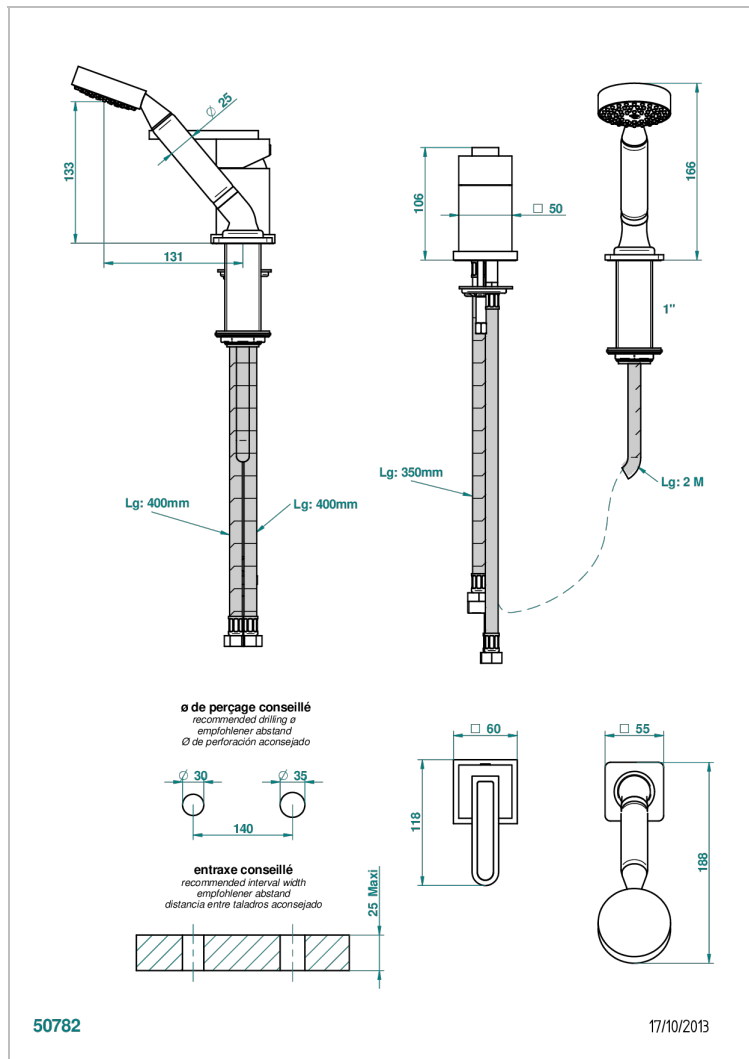

# PROFIL BLACK ONYX WITH LEVER HANDLES

A6P-6523/60AUS

Deck mounted mixer with handshower

## CHARACTERISTIC

- Profil Black Onyx with lever handles
- Deck mounted mixer with handshower