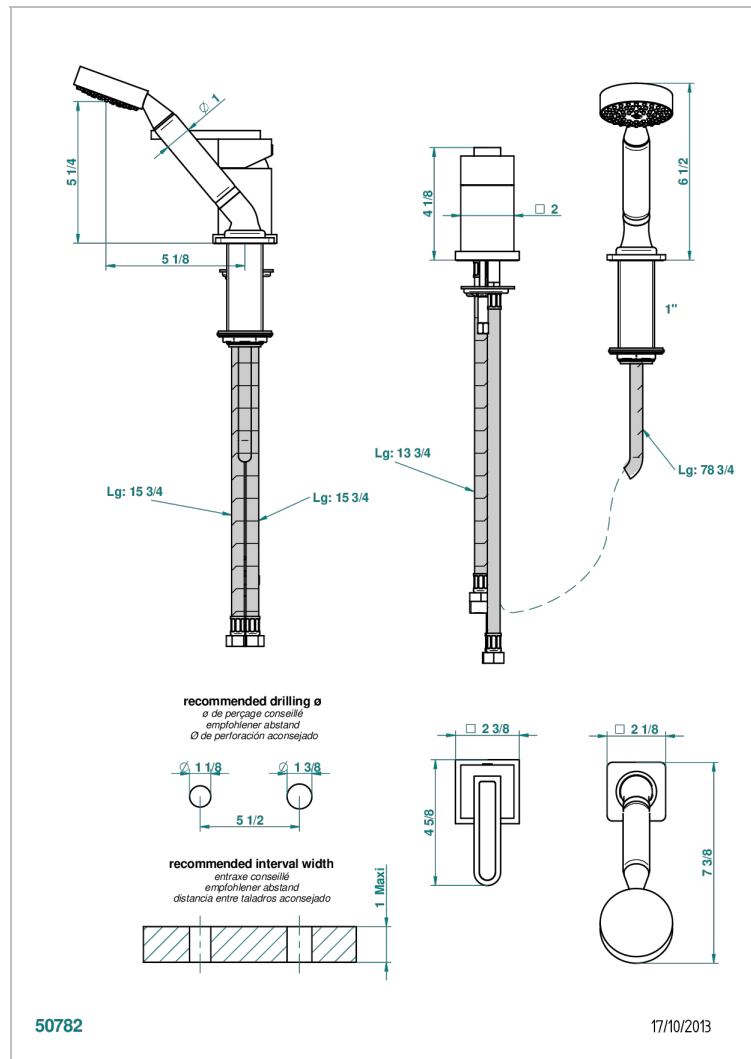

PROFIL BLACK ONYX WITH LEVER HANDLES

A6P-6523/60AUS

Deck mounted mixer with handshower

CHARACTERISTIC

- Profil Black Onyx with lever handles
- Deck mounted mixer with handshower

TECHNICAL SPECS

- Recommandé : 3 bars (max. 5 bars) - Advised : 43,5 psi (max. 72 psi)
- 9,5 l/min à 3 bars (2.5 gpm at 43.5 psi)