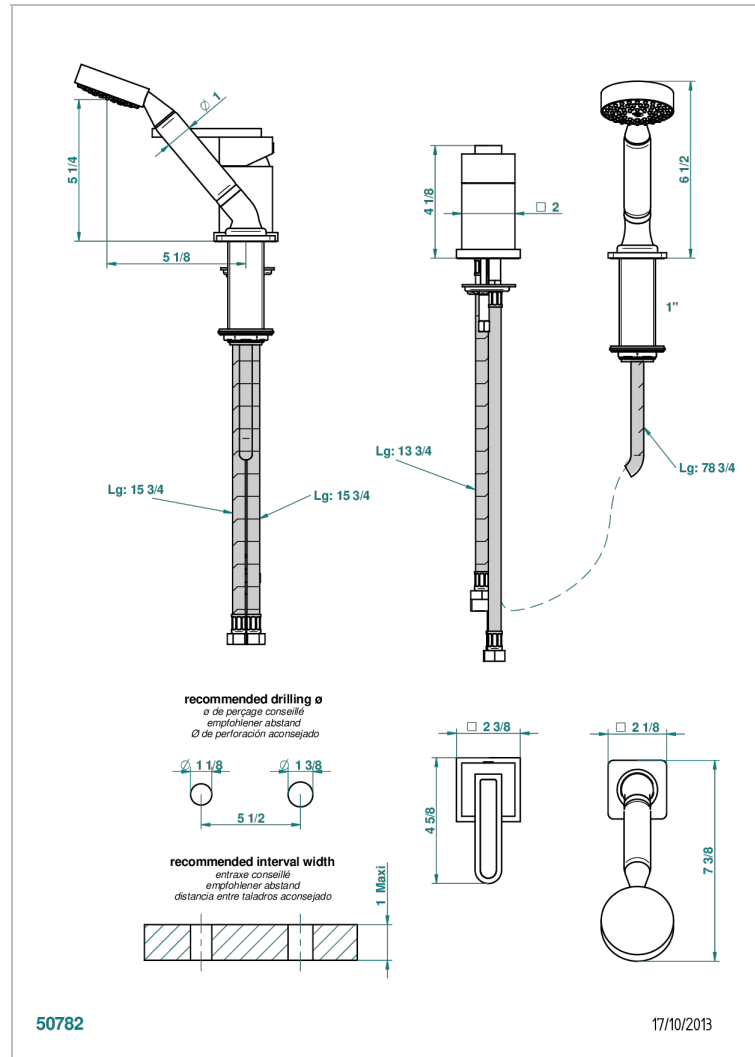

PROFIL BLACK ONYX WITH LEVER

A6P-6523/60A

Rim mounted ceramic mixer with handshower

CHARACTERISTIC

- Profil Black Onyx with lever
- Rim mounted ceramic mixer with handshower

TECHNICAL SPECS

- Recommandé : 3 bars (max. 5 bars) - Advised : 43,5 psi (max. 72 psi)
- 9,5 l/min à 3 bars (2.5 gpm at 43.5 psi)